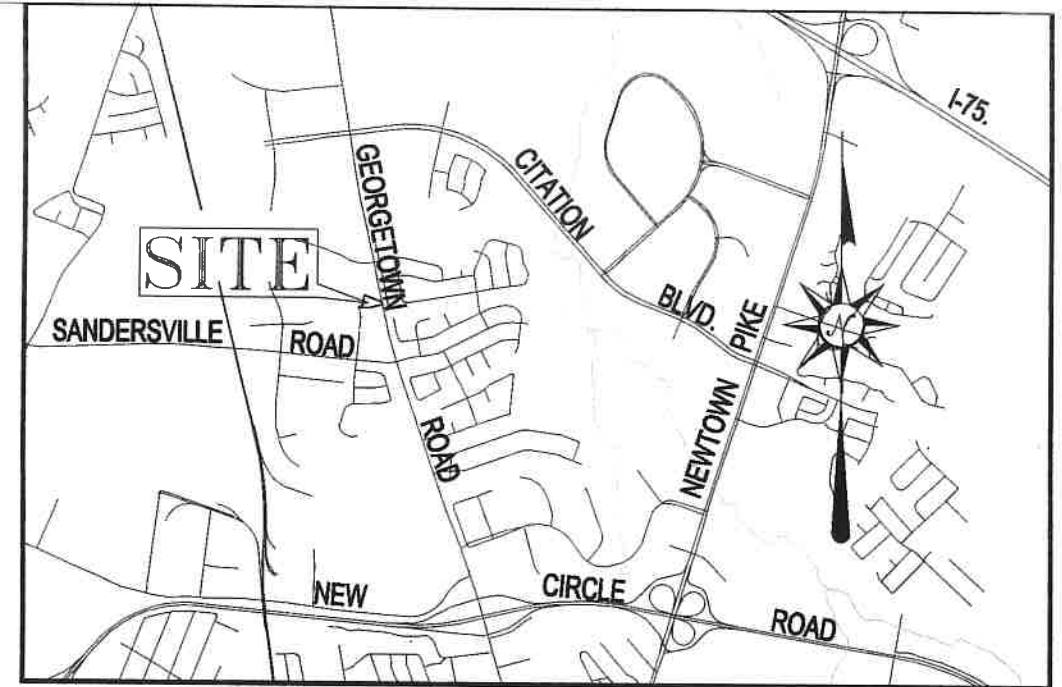

**NOTIFICATION MAP**  
SCALE: 1"=200'

**VICINITY MAP**  
NTS

SCALE: 1"=60'

ZOMAR:	TITLE: 1794 ATOMA DRIVE			
PROPERTY ADDRESS:	FROM	TO	GROSS	NET
1794 ATOMA DRIVE	B-3	I-1	1.037	0.823
APPLICANT NAME / ADDRESS:				
GOODWILL INDUSTRIES OF KENTUCKY, INC.				
1325 SOUTH FOURTH STREET				
LOUISVILLE, KY 40208				
OWNER: R & B HOLDINGS LLC				
PREPARED BY: VISION ENGINEERING, LLC				
DATE FILED OR AMENDED:	JANUARY 3, 2023		TOTAL	1.037 0.823