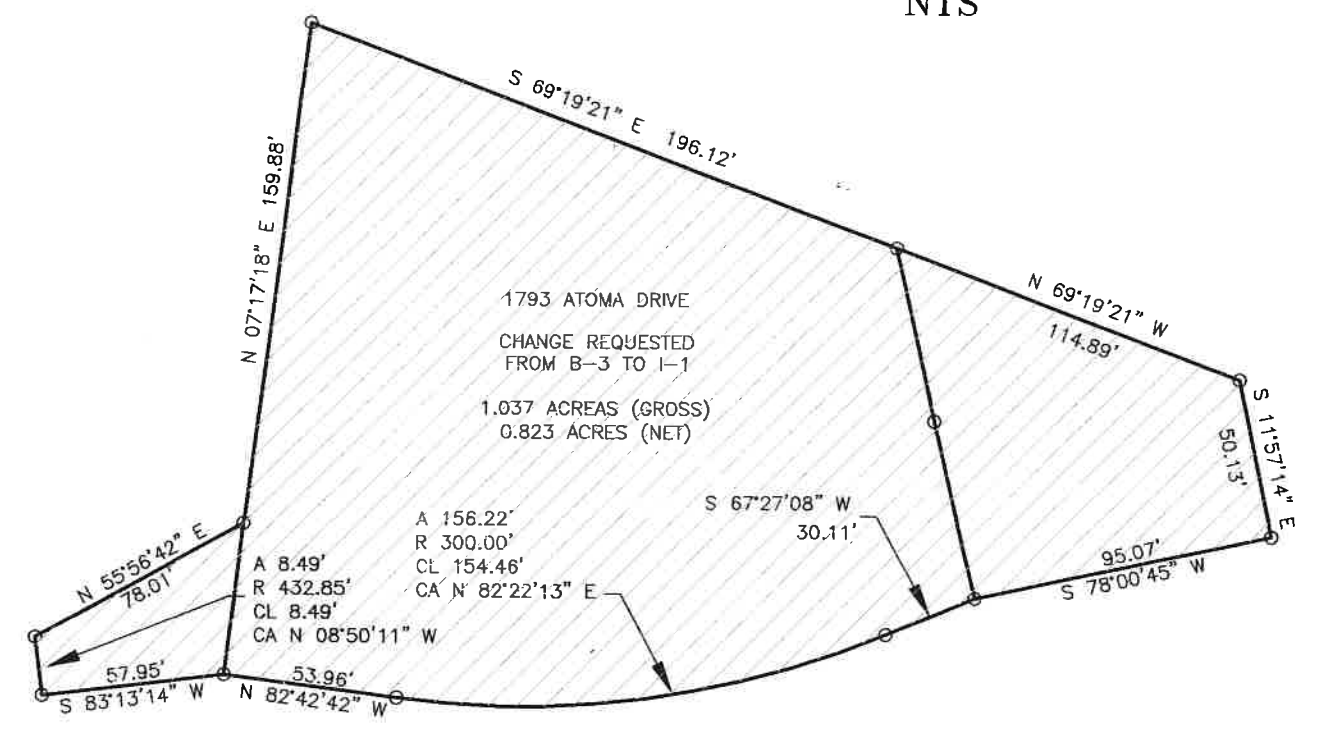

**NOTIFICATION MAP**  
SCALE: 1"=200'

**VICINITY MAP**  
NTS

SCALE: 1"=60'

ZOMAR:	TITLE: 1794 ATOMA DRIVE			
PROPERTY ADDRESS:	FROM	TO	GROSS	NET
1794 ATOMA DRIVE	B-3	I-1	1.037	0.823
APPLICANT NAME / ADDRESS:				
GOODWILL INDUSTRIES OF KENTUCKY, INC.				
1325 SOUTH FOURTH STREET				
LOUISVILLE, KY 40208				
OWNER: R & B HOLDINGS LLC				
PREPARED BY: VISION ENGINEERING, LLC				
DATE FILED OR AMENDED:	JANUARY 3, 2023		TOTAL	1.037 0.823