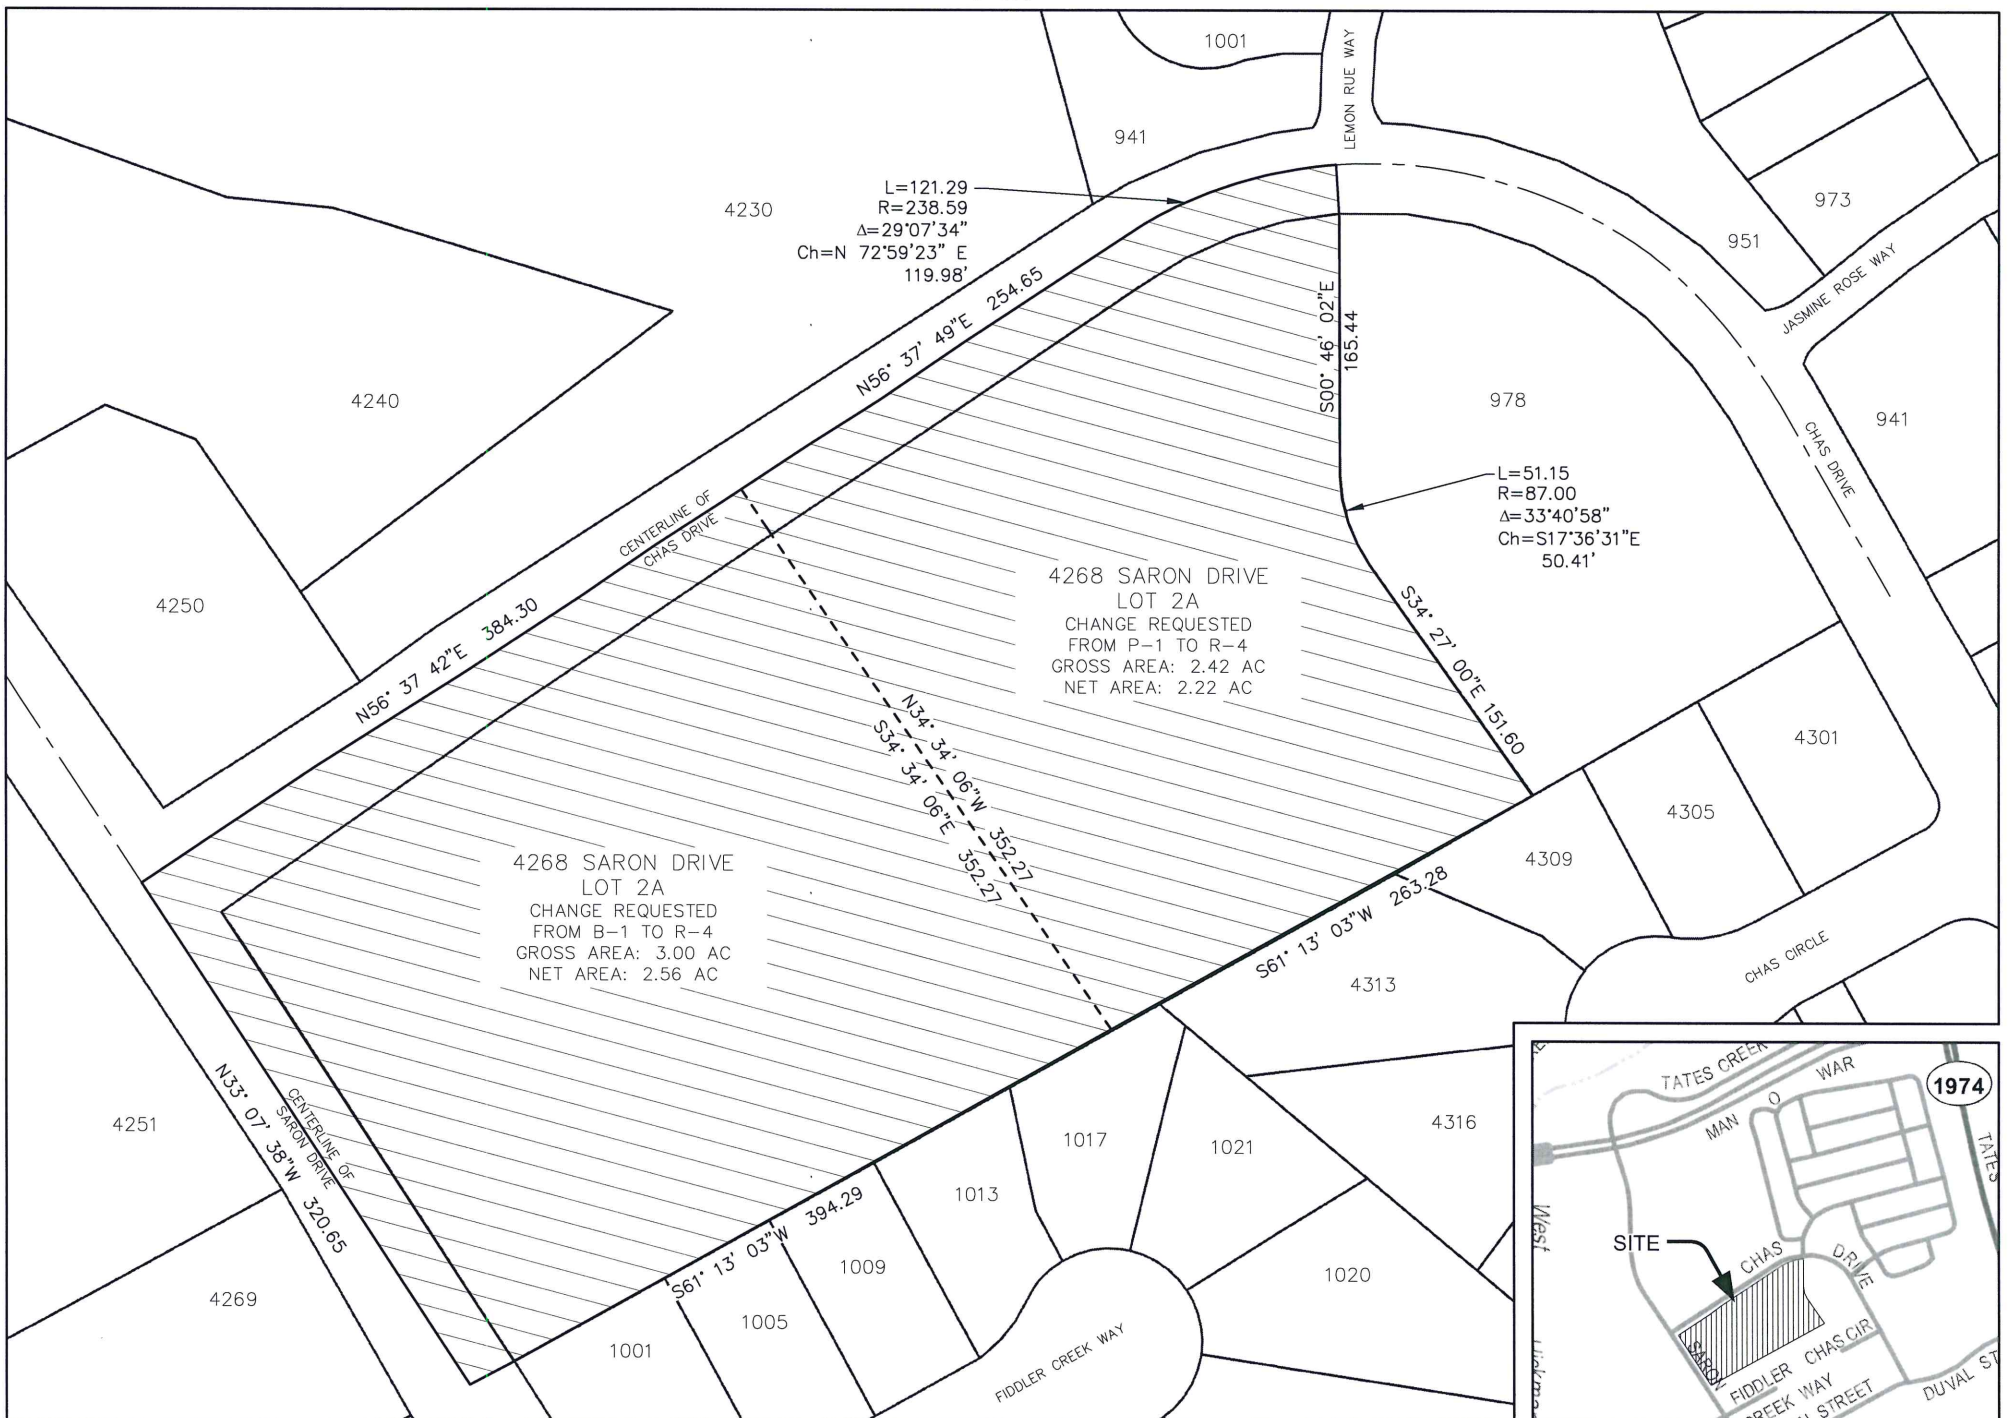

NOTIFICATION MAP  
1"=300'

PROPERTY MAP  
1"=100'

VICINITY MAP  
NTS

STATE OF KENTUCKY

**TIMOTHY ELLIS**  
4134

LICENSED PROFESSIONAL LAND SURVEYOR

*Timothy Ellis*

Title: COON'S PROPERTY, UNIT 11, LOT 2A  
 Property Address: 4268 Saron Drive, Lexington, KY 40515  
 Owner: Thunder Properties, LLC.  
 Applicant: Lexington Senior Housing 2, LLC  
 304 Whittington Parkway, Suite 107, Louisville, KY 40222  
 150 E. Broad Street, 8th Floor, Columbus, OH 43215  
 Prepared by: Palmer Engineering  
 Date Filed or Amended: September 2, 2016