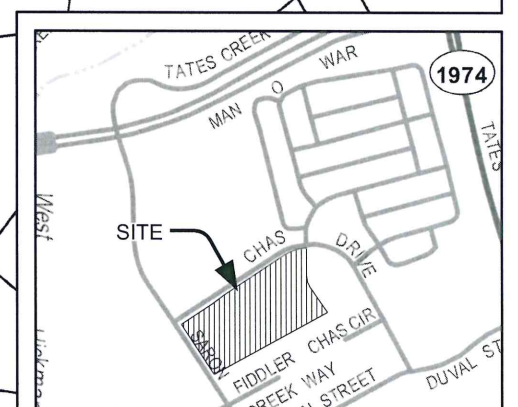

NOTIFICATION MAP  
1"=300'

PROPERTY MAP  
1"=100'

VICINITY MAP  
NTS

STATE OF KENTUCKY

**TIMOTHY ELLIS**  
4134

LICENSED PROFESSIONAL LAND SURVEYOR

*Timothy Ellis*

Title: COON'S PROPERTY, UNIT 11, LOT 2A  
 Property Address: 4268 Saron Drive, Lexington, KY 40515  
 Owner: Thunder Properties, LLC.  
 Applicant: Lexington Senior Housing 2, LLC  
 304 Whittington Parkway, Suite 107, Louisville, KY 40222  
 150 E. Broad Street, 8th Floor, Columbus, OH 43215  
 Prepared by: Palmer Engineering  
 Date Filed or Amended: September 2, 2016