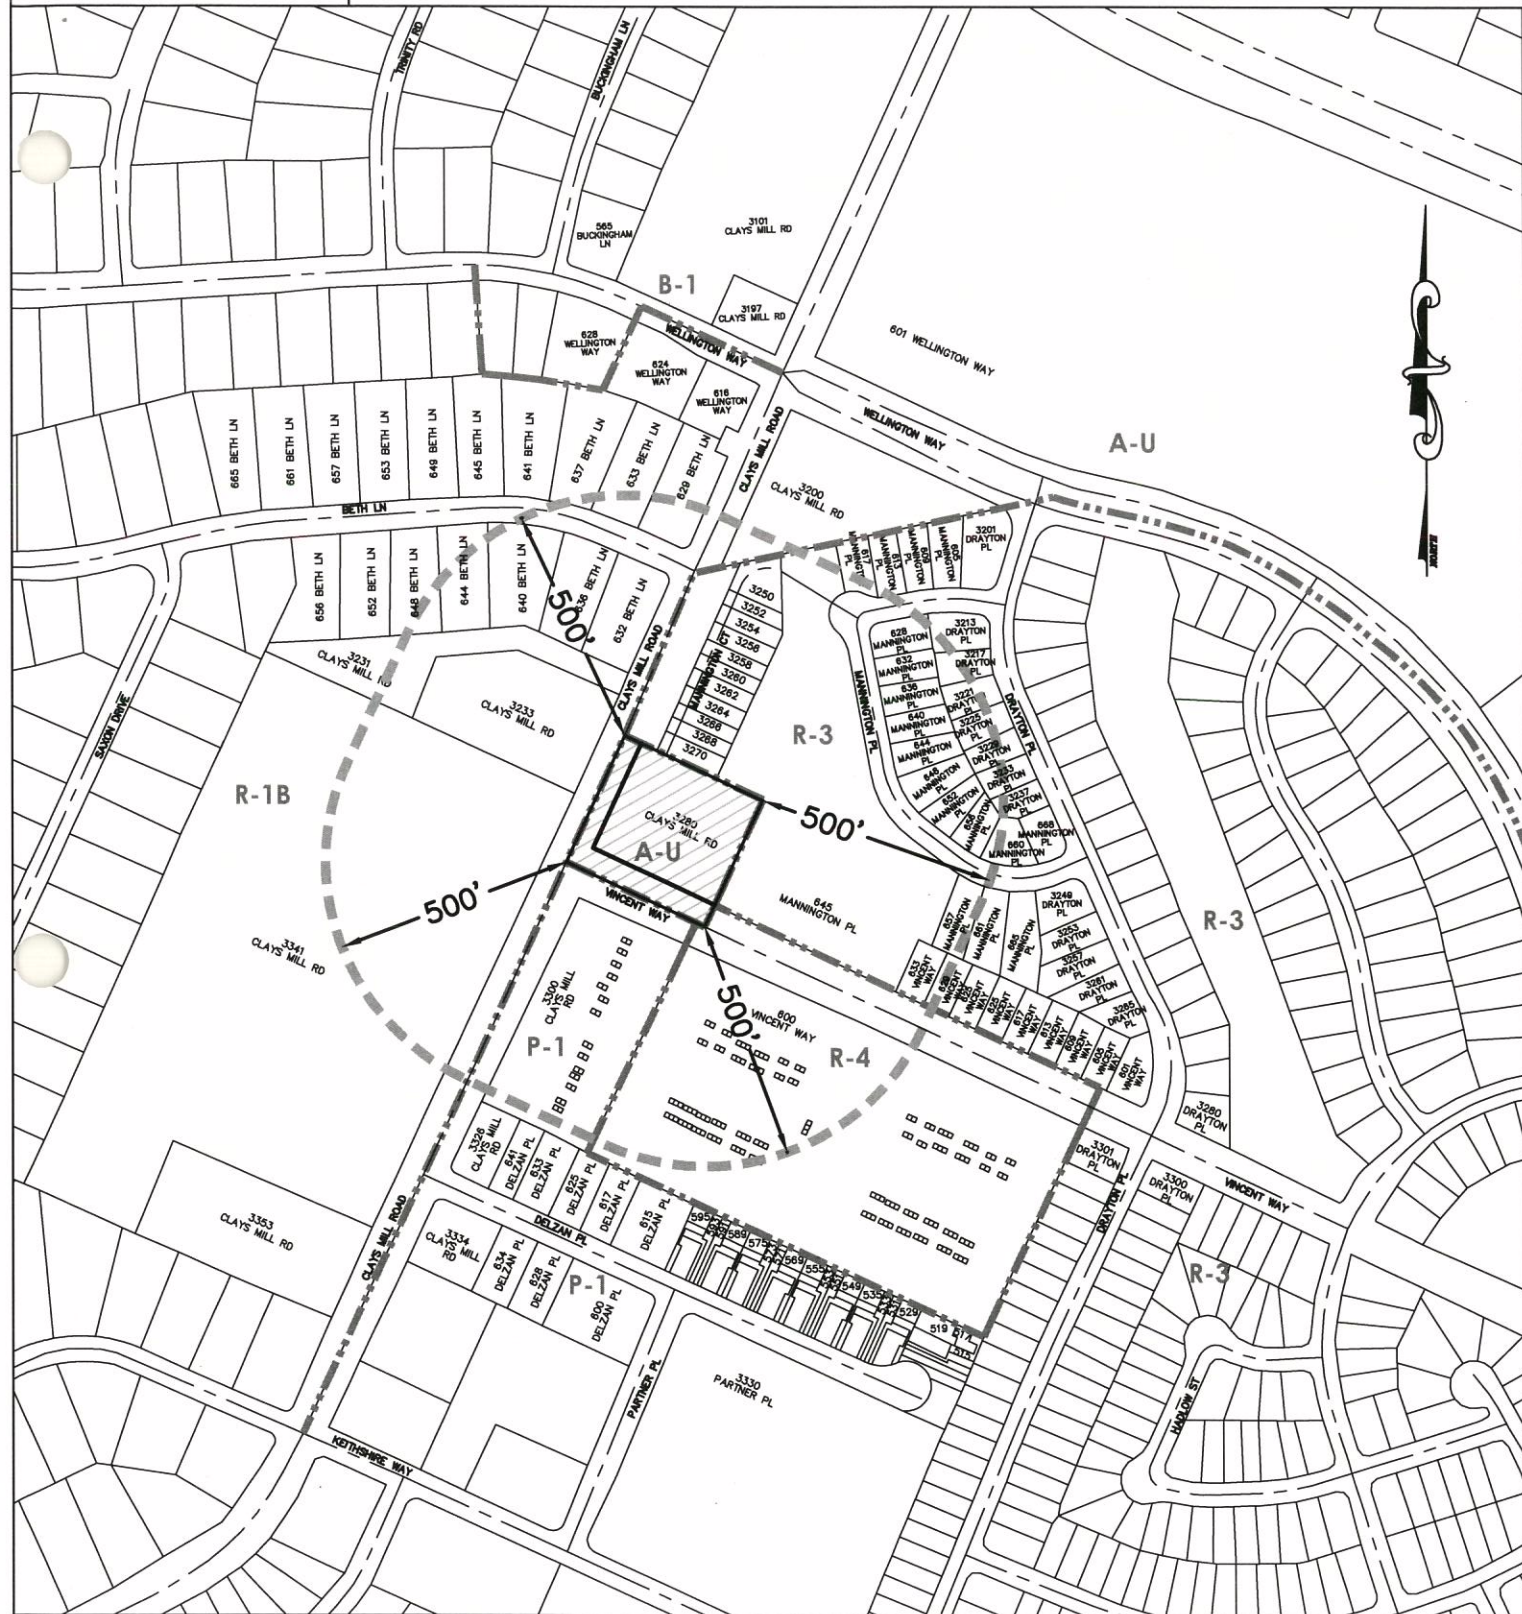

**Notification Map**

Property Map 1"=200'  
 Notification Map 1"=400'  
 Vicinity Map - NTS

**ZOMAR**  
**ALL ABOUT KIDS**  
**DAYCARE FACILITY**  
 ADDRESS: 3280 CLAYS MILL ROAD  
 APPLICANT:  
 GDAVIS CCM, LLC.  
 5733 WEST FORK ROAD  
 CINCINNATI, OHIO 45247  
 OWNER:  
 KATHLEEN HUFFMAN  
 3280 CLAYS MILL ROAD  
 LEXINGTON, KY 40503-3403  
 PREPARED BY: McGill Smith Punshon, Inc.  
 DATE FILED: November 15, 2016  
 ZONE CHANGE REQUEST:  
 FROM: (AU) Agricultural Urban  
 TO: (P-1) ZONE PROFESSIONAL OFFICE  
 1.50 ACRES NET & 2.12 ACRES GROSS

**Vicinity Map**

**Property Map**