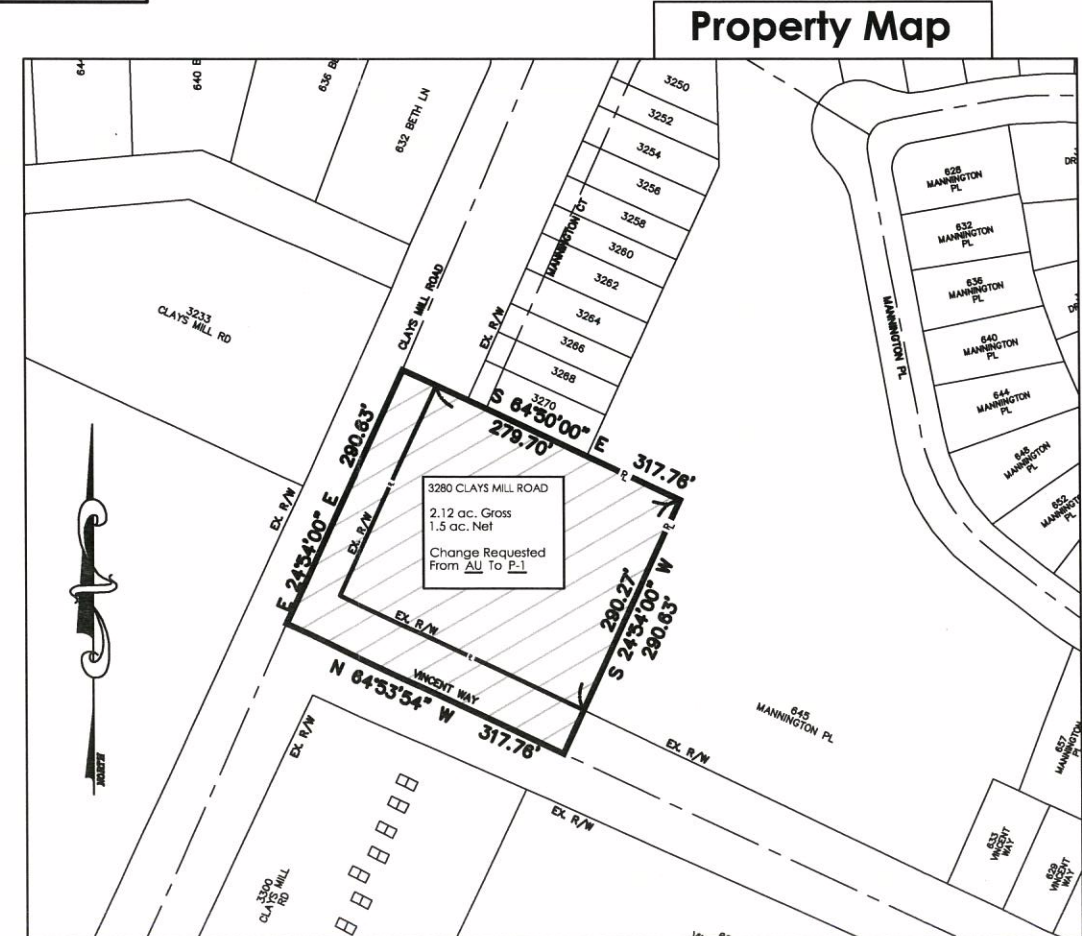

**Notification Map**

Property Map 1"=200'  
 Notification Map 1"=400'  
 Vicinity Map - NTS

**ZOMAR**  
**ALL ABOUT KIDS**  
**DAYCARE FACILITY**  
 ADDRESS: 3280 CLAYS MILL ROAD  
 APPLICANT:  
 GDAVIS CCM, LLC.  
 5733 WEST FORK ROAD  
 CINCINNATI, OHIO 45247  
 OWNER:  
 KATHLEEN HUFFMAN  
 3280 CLAYS MILL ROAD  
 LEXINGTON, KY 40503-3403  
 PREPARED BY: McGill Smith Punshon, Inc.  
 DATE FILED: November 15, 2016  
 ZONE CHANGE REQUEST:  
 FROM: (AU) Agricultural Urban  
 TO: (P-1) ZONE PROFESSIONAL OFFICE  
 1.50 ACRES NET & 2.12 ACRES GROSS

**Vicinity Map**

**Property Map**