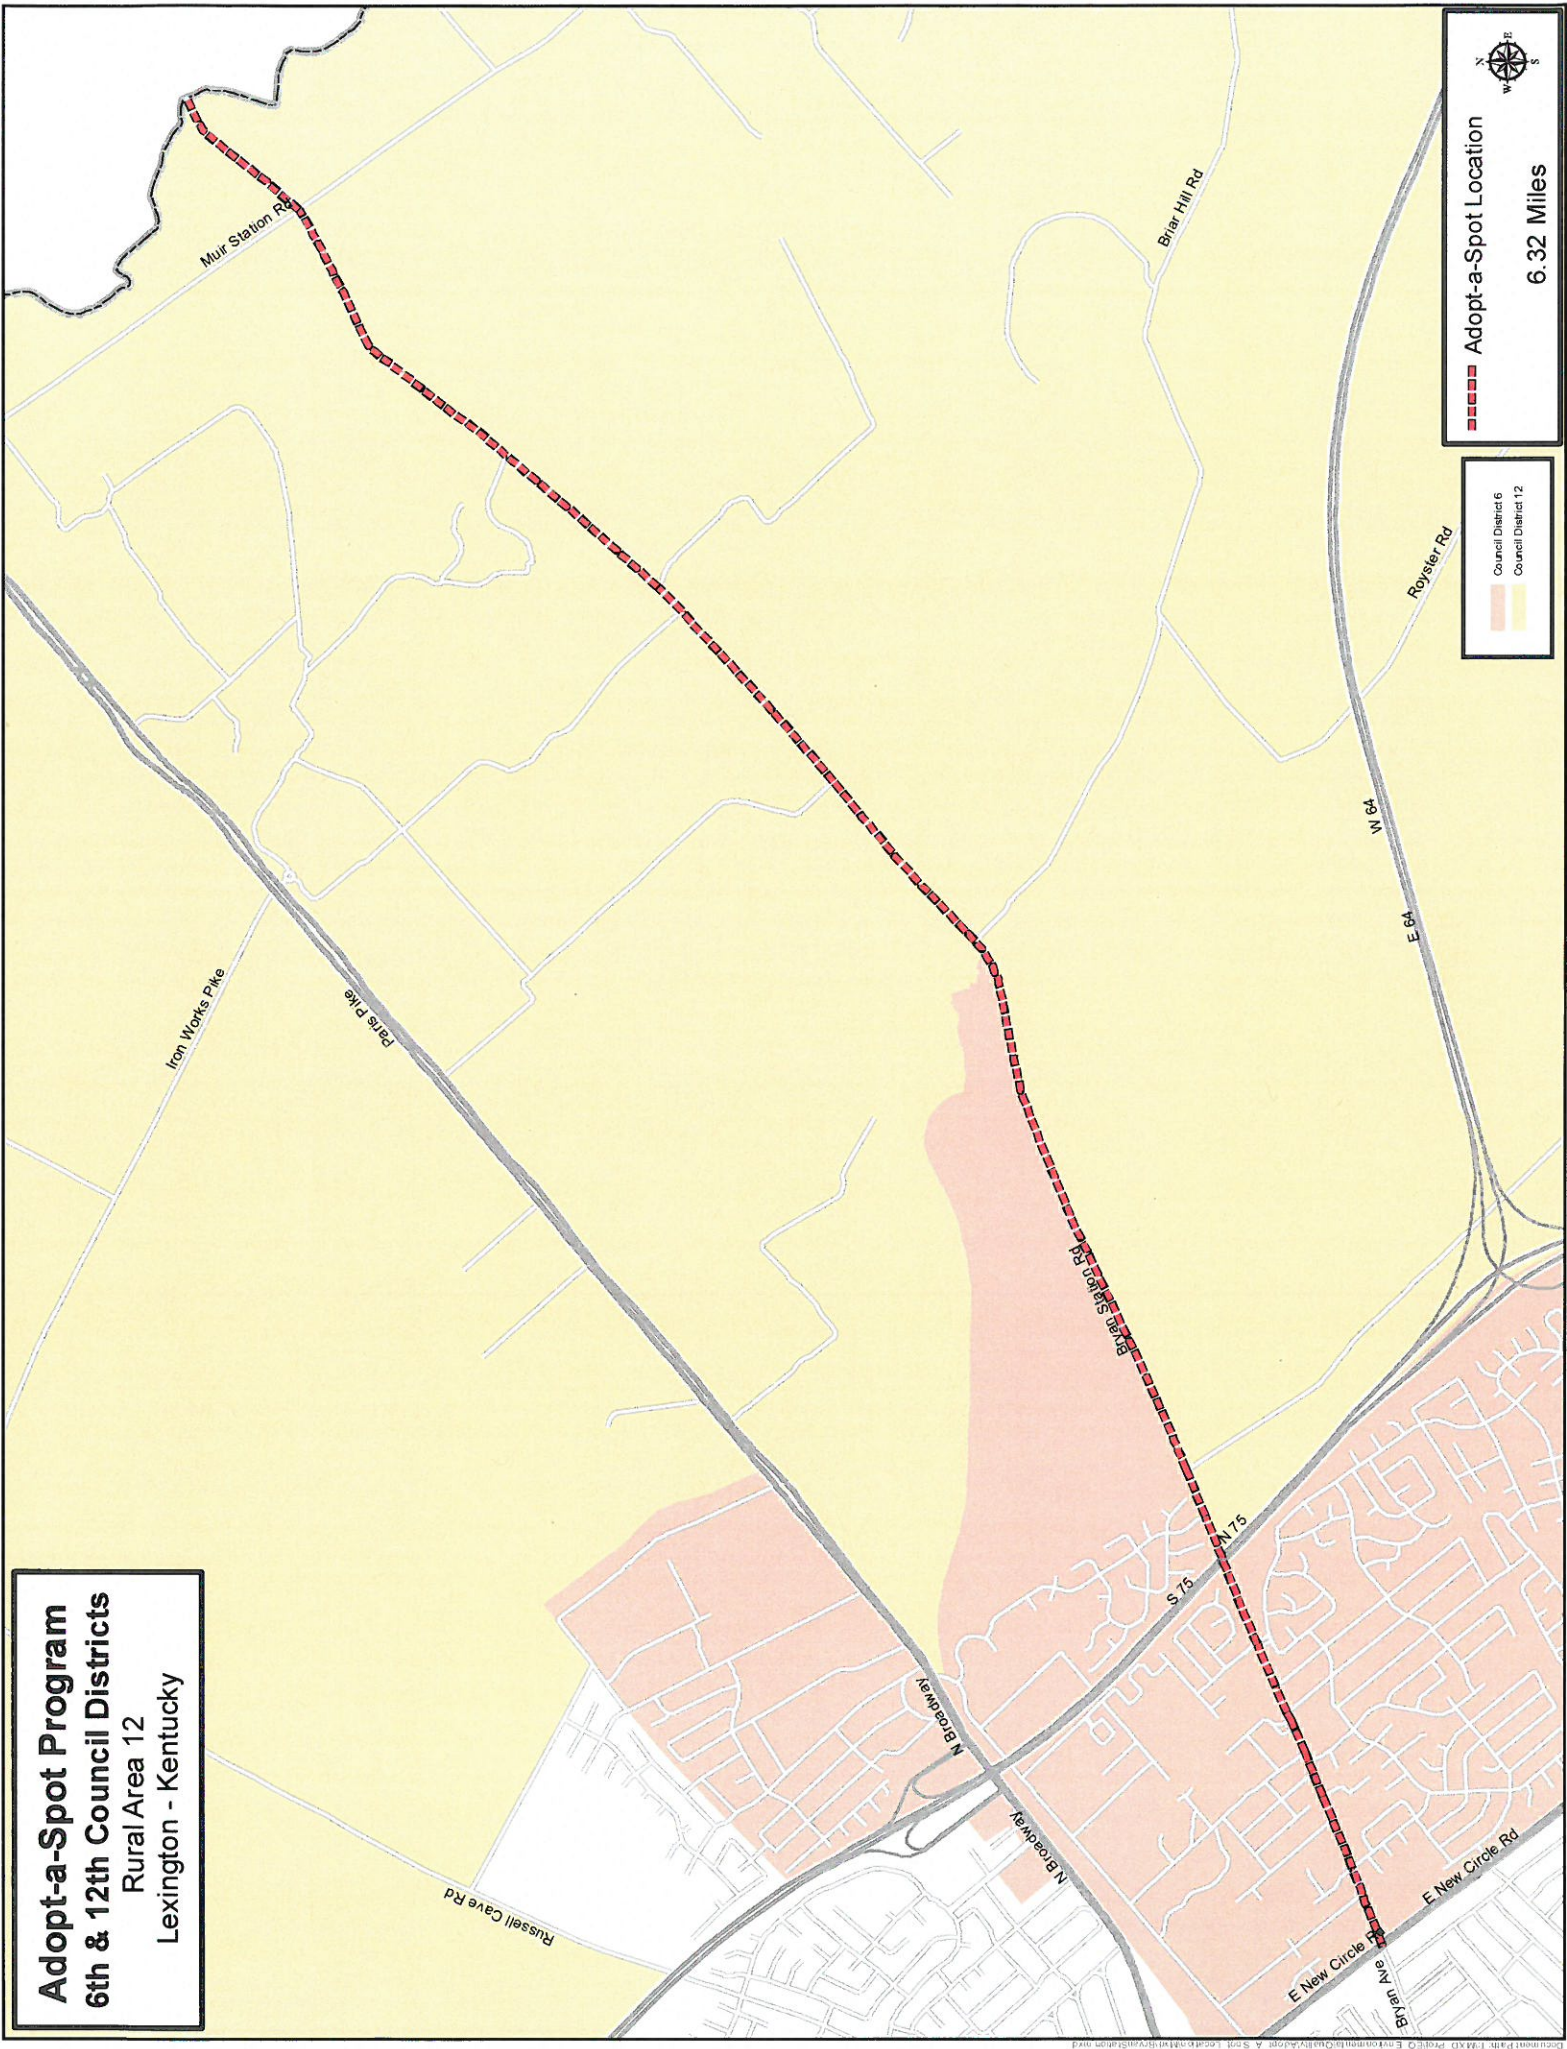

Adopt-a-Spot Program
Rural Area 12
Lexington - Kentucky

Legend for Council Districts:

- Council District 6 (light orange)
- Council District 12 (light yellow)

Adopt-a-Spot Location

6.32 Miles

North Arrow