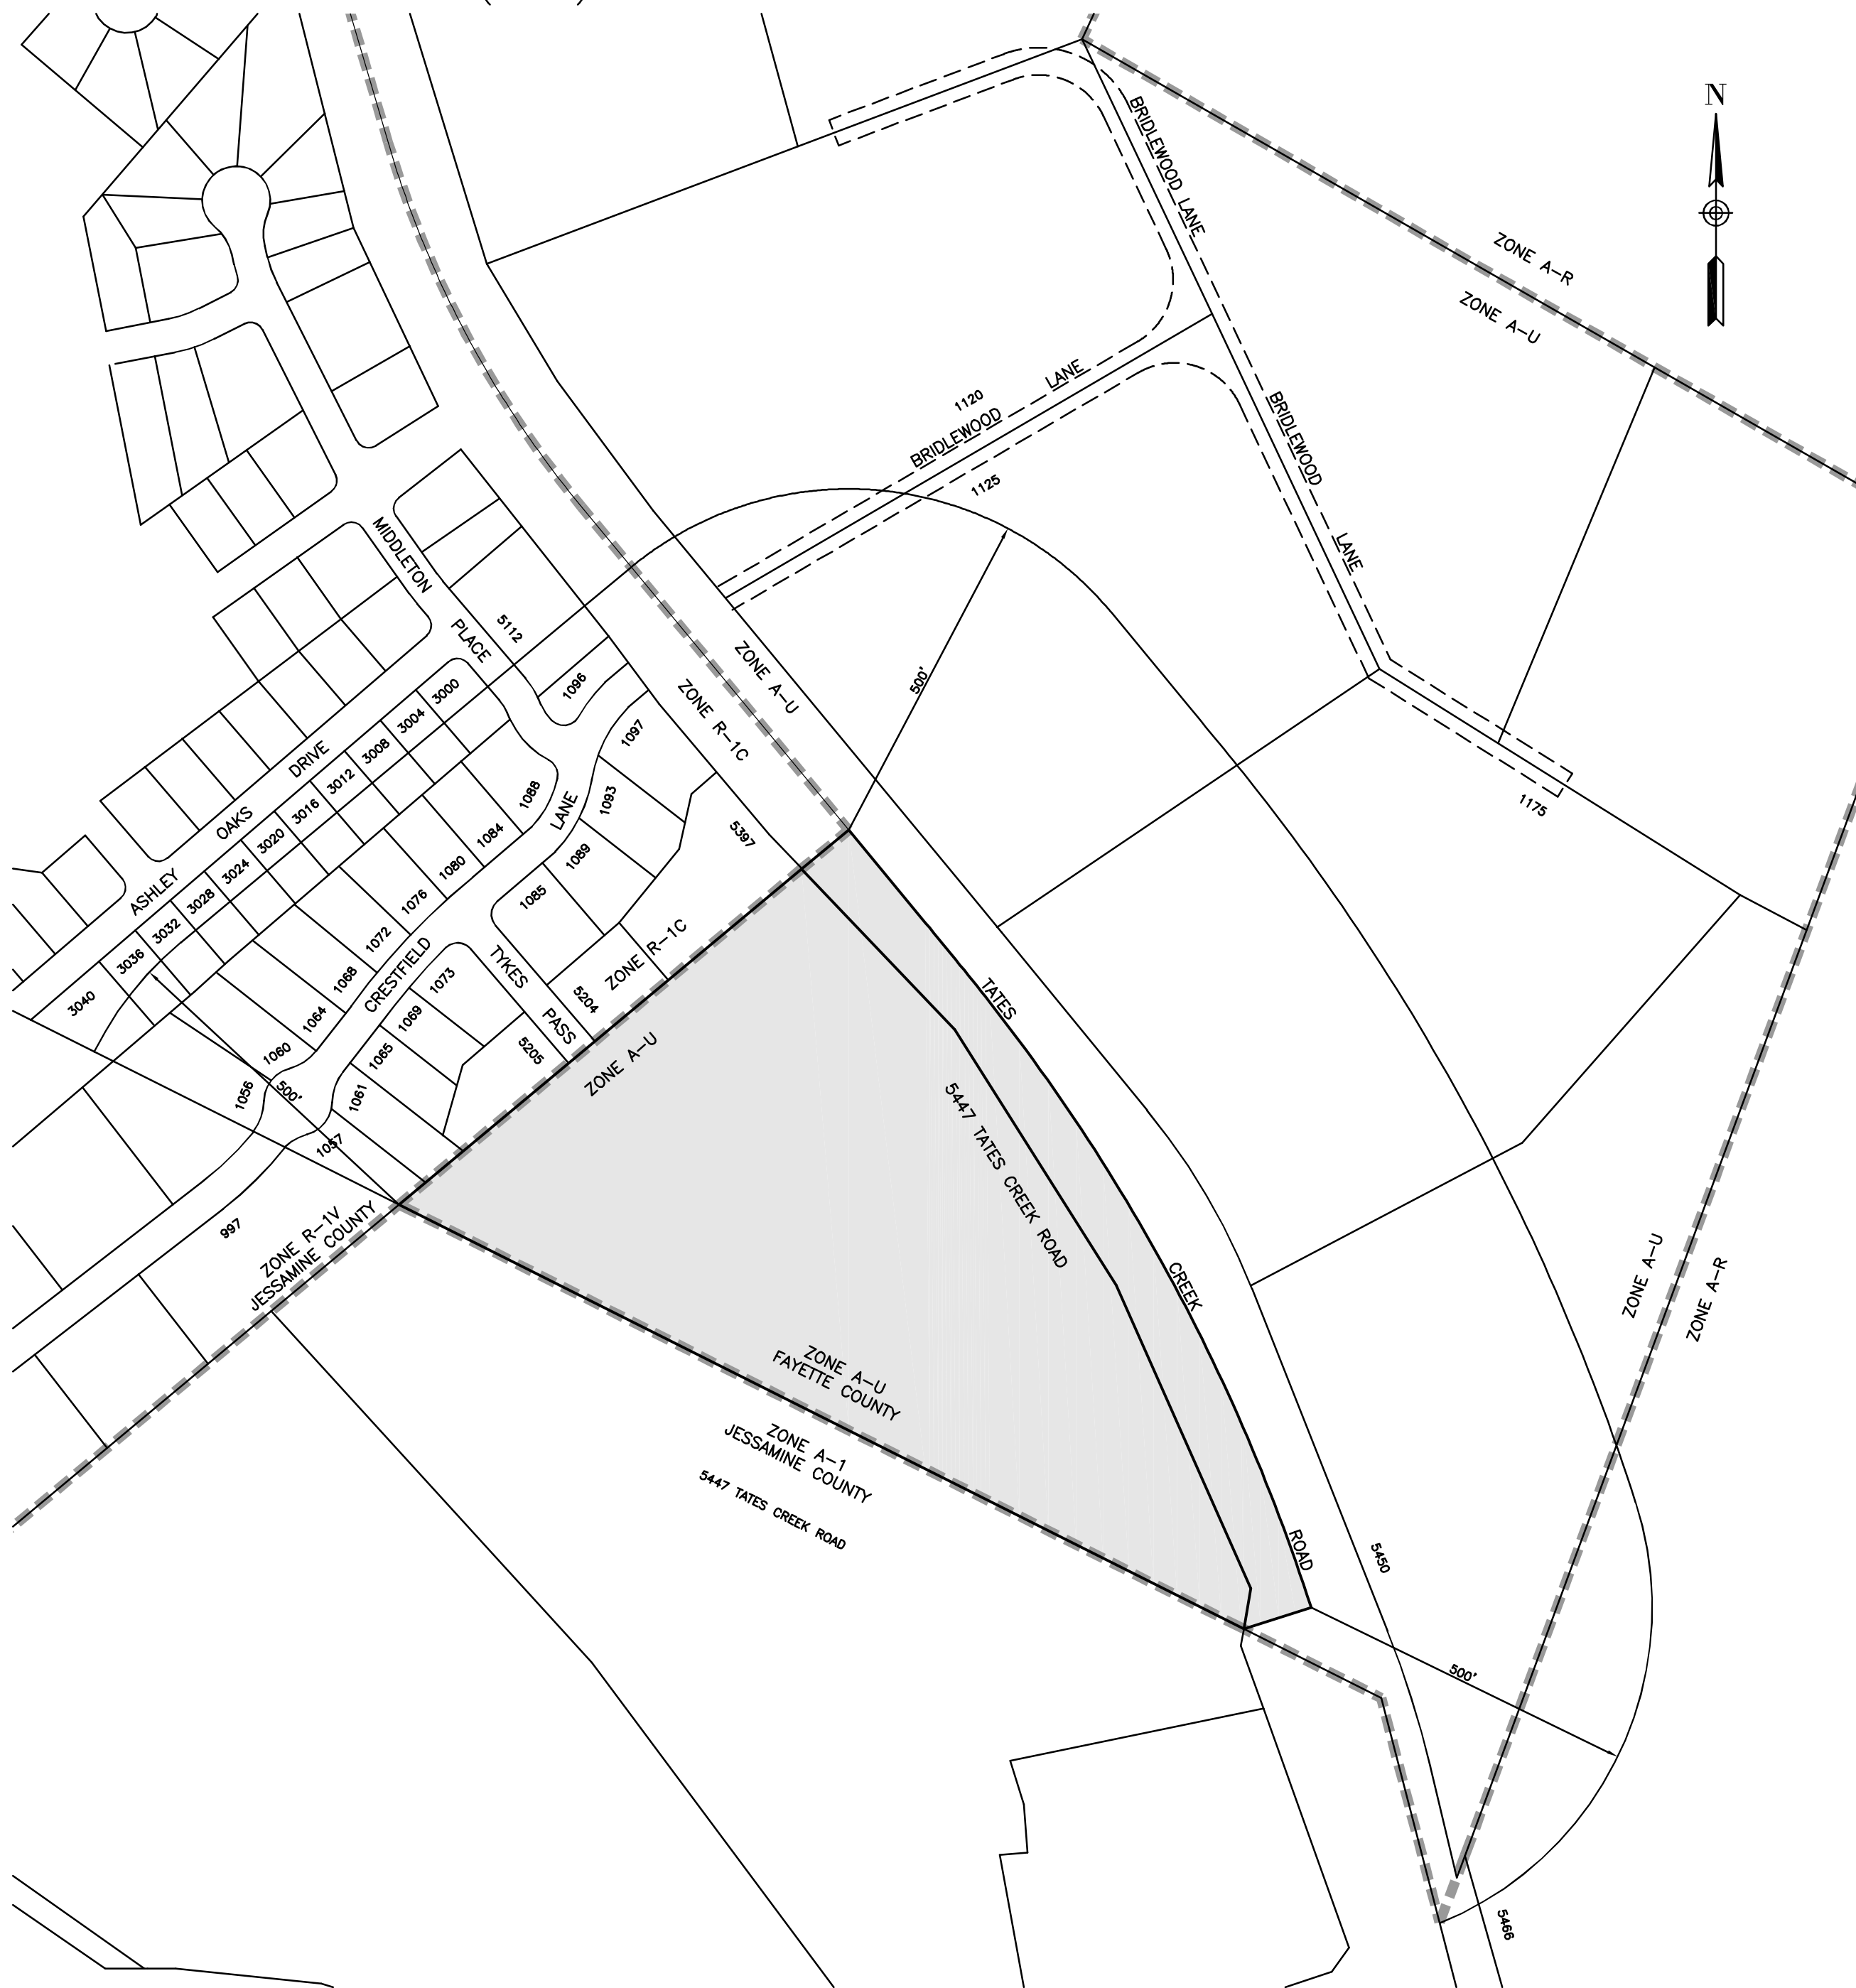

VICINITY MAP
(n.t.s.)

NOTIFICATION MAP
1" = 200'

PROPERTY MAP
1" = 100'

ZOMAR: A-U TO R-3				
TITLE: PLN-MAR-23-00021 Turner Management, LLC	FROM	TO	GROSS	NET
PROPERTY ADDRESS: 5447 TATES CREEK ROAD	A-U	R-3	15.479 AC	13.075 AC
OWNER/APPLICANT: TURNER MANAGEMENT, LLC 1002 FIVE ARROWS LANE NICHOLASVILLE, KY 40356				
PREPARED BY: EAGLE ENGINEERING & ASSOCIATES				
DATE PREPARED: OCTOBER 11, 2023		TOTAL	15.479 AC	13.075 AC