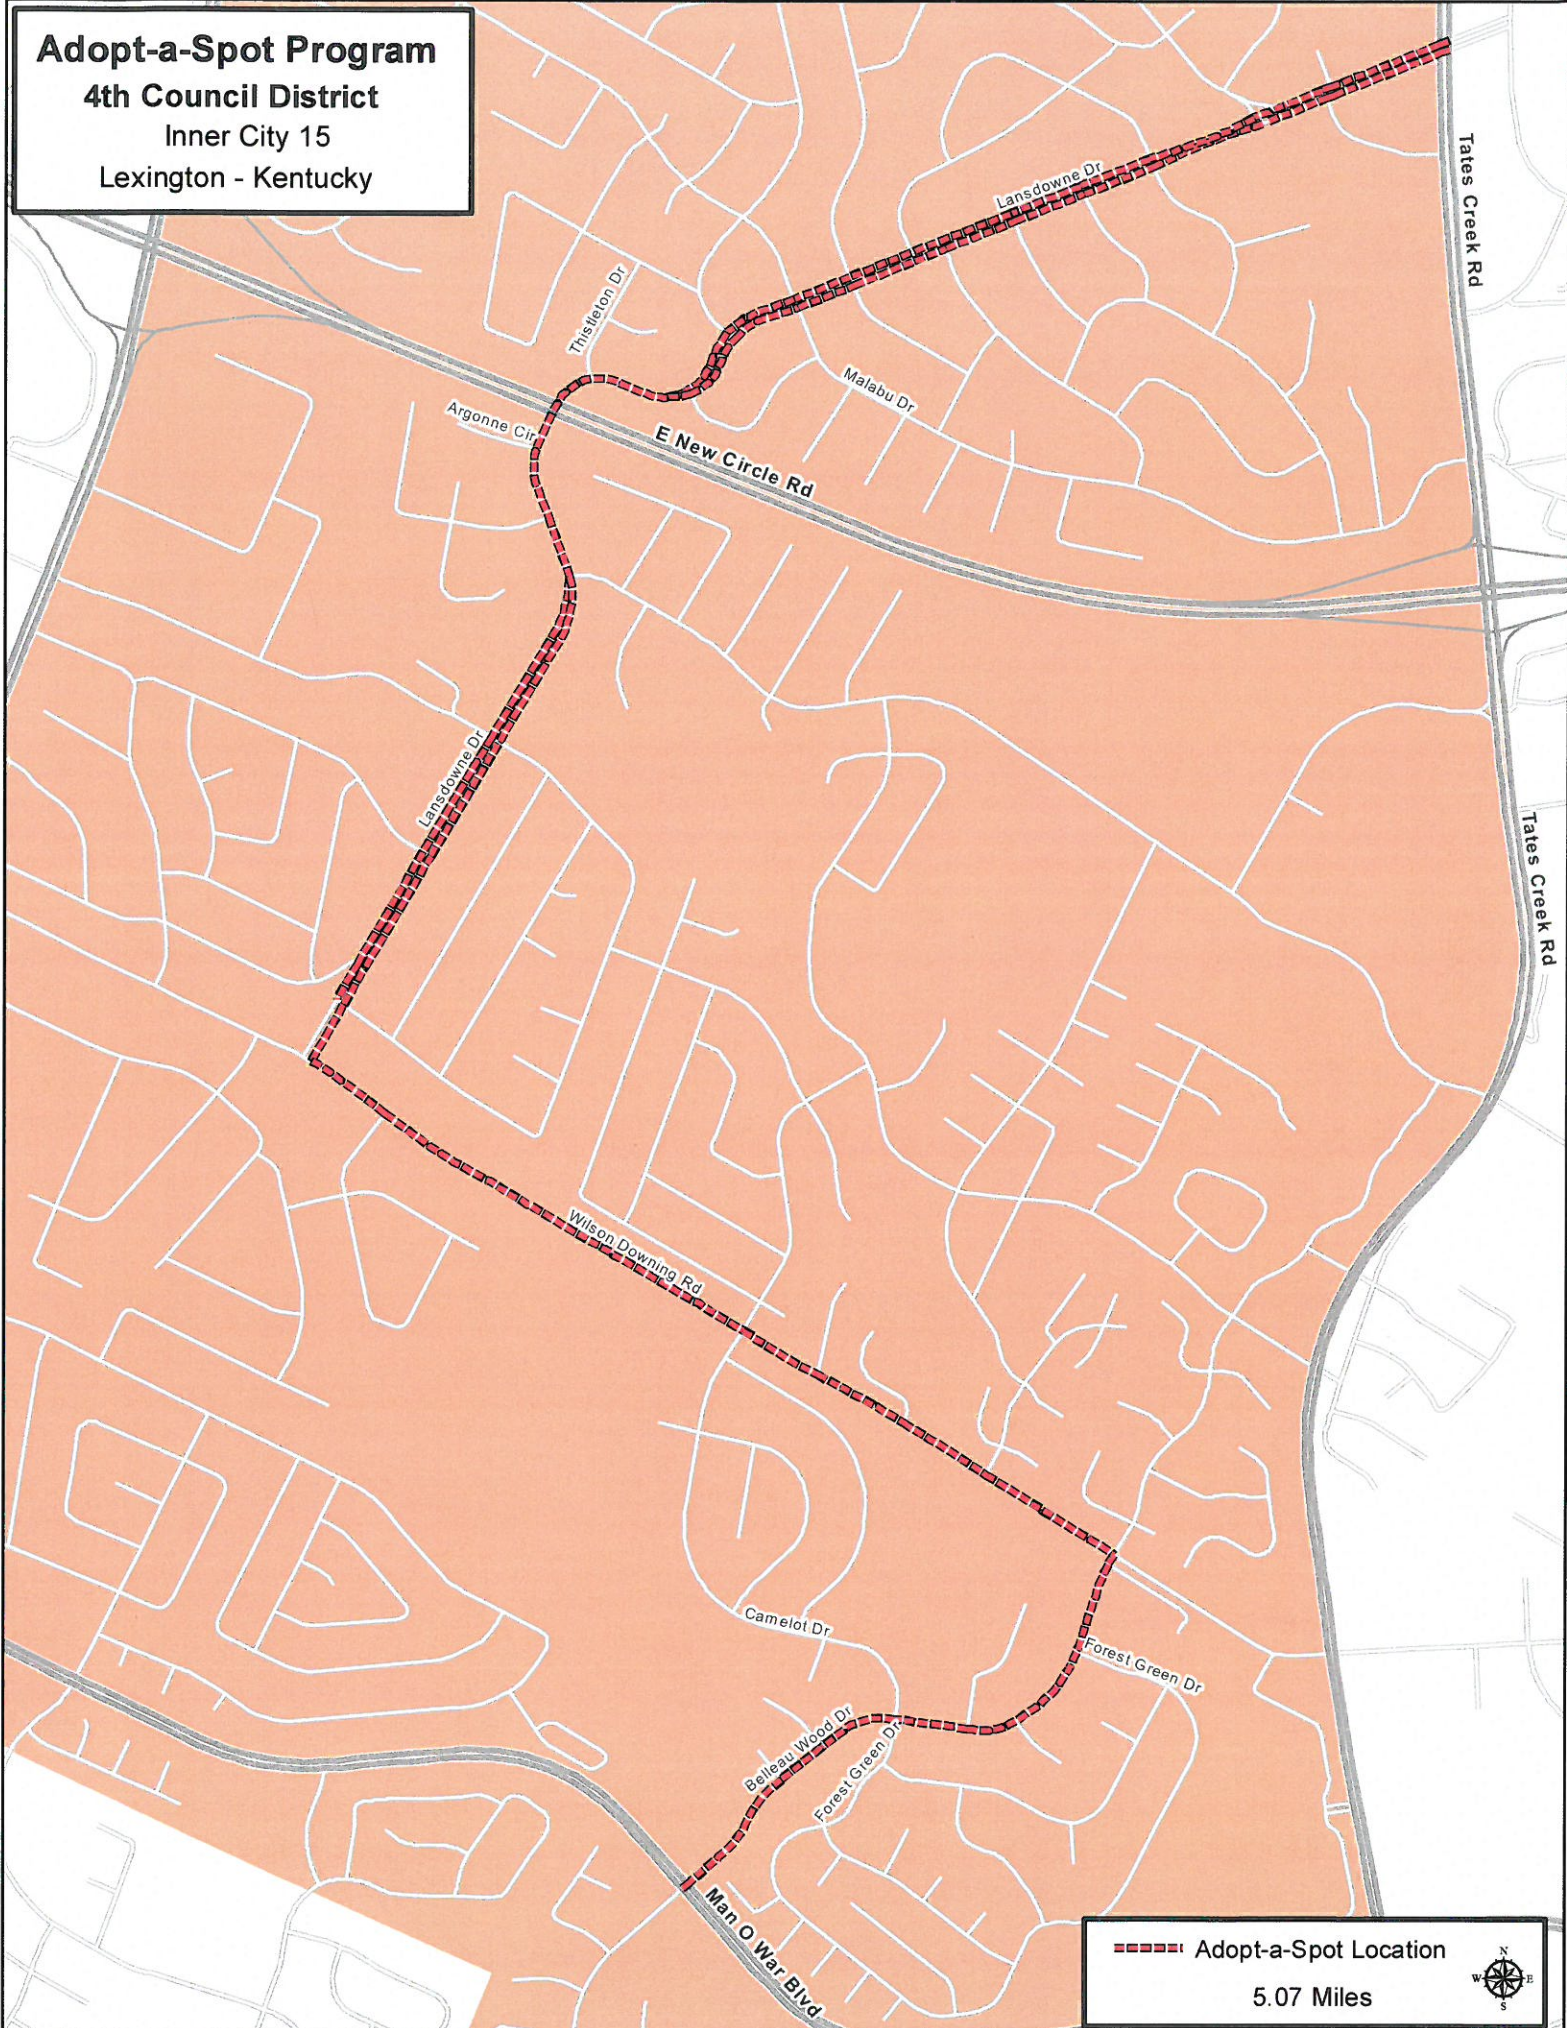

Adopt-a-Spot Program
4th Council District
Inner City 15
Lexington - Kentucky

--- Adopt-a-Spot Location
5.07 Miles