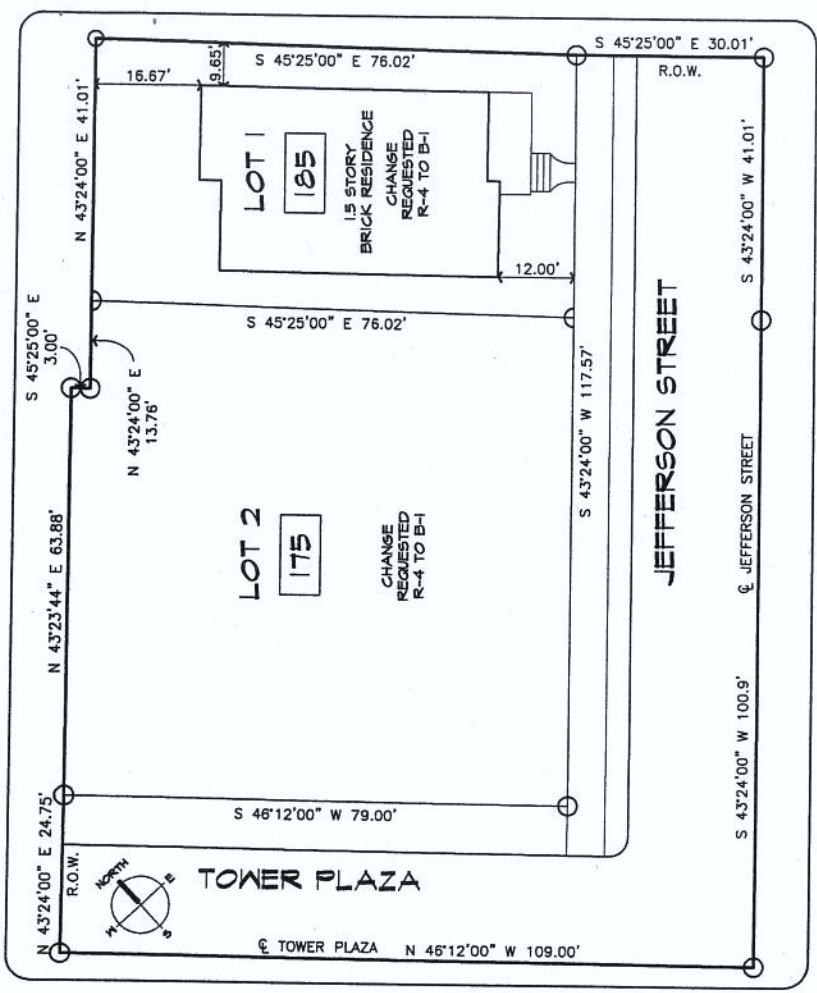

NOTIFICATION AREA MAP (1" = 200')

PROPERTY MAP 1" = 30'-0"

Property Information Map for
The Blue Heron
 175 and 185 Jefferson St.
 Lexington, KY 40508

TITLE:	THE BLUE HERON	FROM	TO	GROSS	NET
PROPERTY ADDRESS:	175 JEFFERSON ST., LEXINGTON, KY 40508	R-4	B-1	.25 AC	.14 AC
	185 JEFFERSON ST., LEXINGTON, KY 40508	R-4	B-1	.10 AC	.07 AC
		TOTAL		.35 AC	.21 AC
APPLICANT:	GREY GOOSE, LLC 482 WEST SECOND ST., LEXINGTON, KY 40507				
OWNERS:	GREY GOOSE, LLC 482 WEST SECOND ST., LEXINGTON, KY 40507				
PREPARED BY:	JOEL DAY, PLS				
DATE FILED OR AMENDED:	JANUARY 27, 2012				

VICINITY MAP (not to scale)