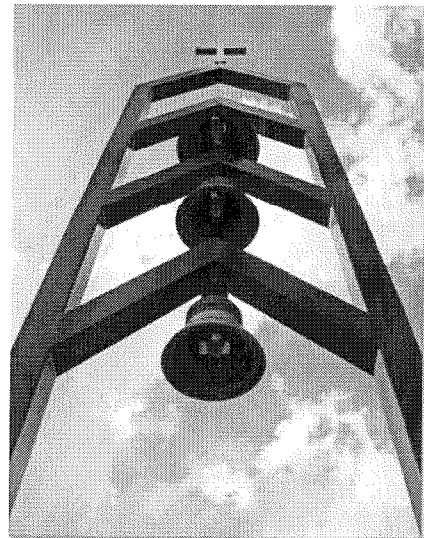

DIGITAL CARILLONS

If you're hearing but can't see bells, chances are you're listening to one of today's digital carillons. Verdin digital carillons offer the latest in digital sampling technology capturing the actual sounds of cast bronze bells. The result is the truest, most authentic bell sound available. From a table top model to a full keyboard instrument, Verdin digital carillons offer features such as computer interface, one-touch programming, a library of hundreds of musical selections and much more. Our three current models include:

◆ Sonata Carillon

The Sonata allows you to play bells instantly with just one touch of your finger, making it the easiest to operate carillon on the market.

◆ Singing Tower Supreme Carillon

The Singing Tower Supreme is a true musical instrument allowing musicians to compose, play, record or modify the beautiful cast bronze music.

◆ Century V Carillon

This carillon features a touch sensitive keyboard, six voices, up to ten voicing combinations and is the perfect instrument for large churches.