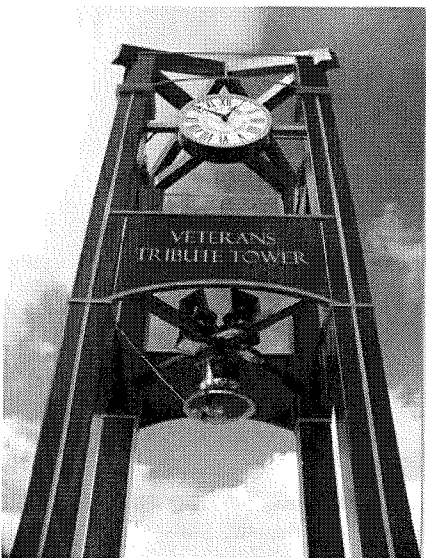

VETERANS TRIBUTE TOWER™

Honoring the past, saluting the present, and inspiring the future for all American veterans. This is the mission of the Veterans Tribute Tower™ by Verdin.

Veterans Tribute Towers™ are going up all over America creating a gathering place for honoring our veterans throughout the year. The tower features a custom cast bronze bell that is cast on site by our Bell Foundry On Wheels™. A special bronze plaque and clocks that tells us to "Take Time to Remember" are additional features.

Verdin is partnering with the Commission on the Future for America's Veterans. For each Veterans Tribute Tower™, The Verdin Company will contribute directly to the Commission for the special needs of our veterans. For more information: www.veterantributetower.com.