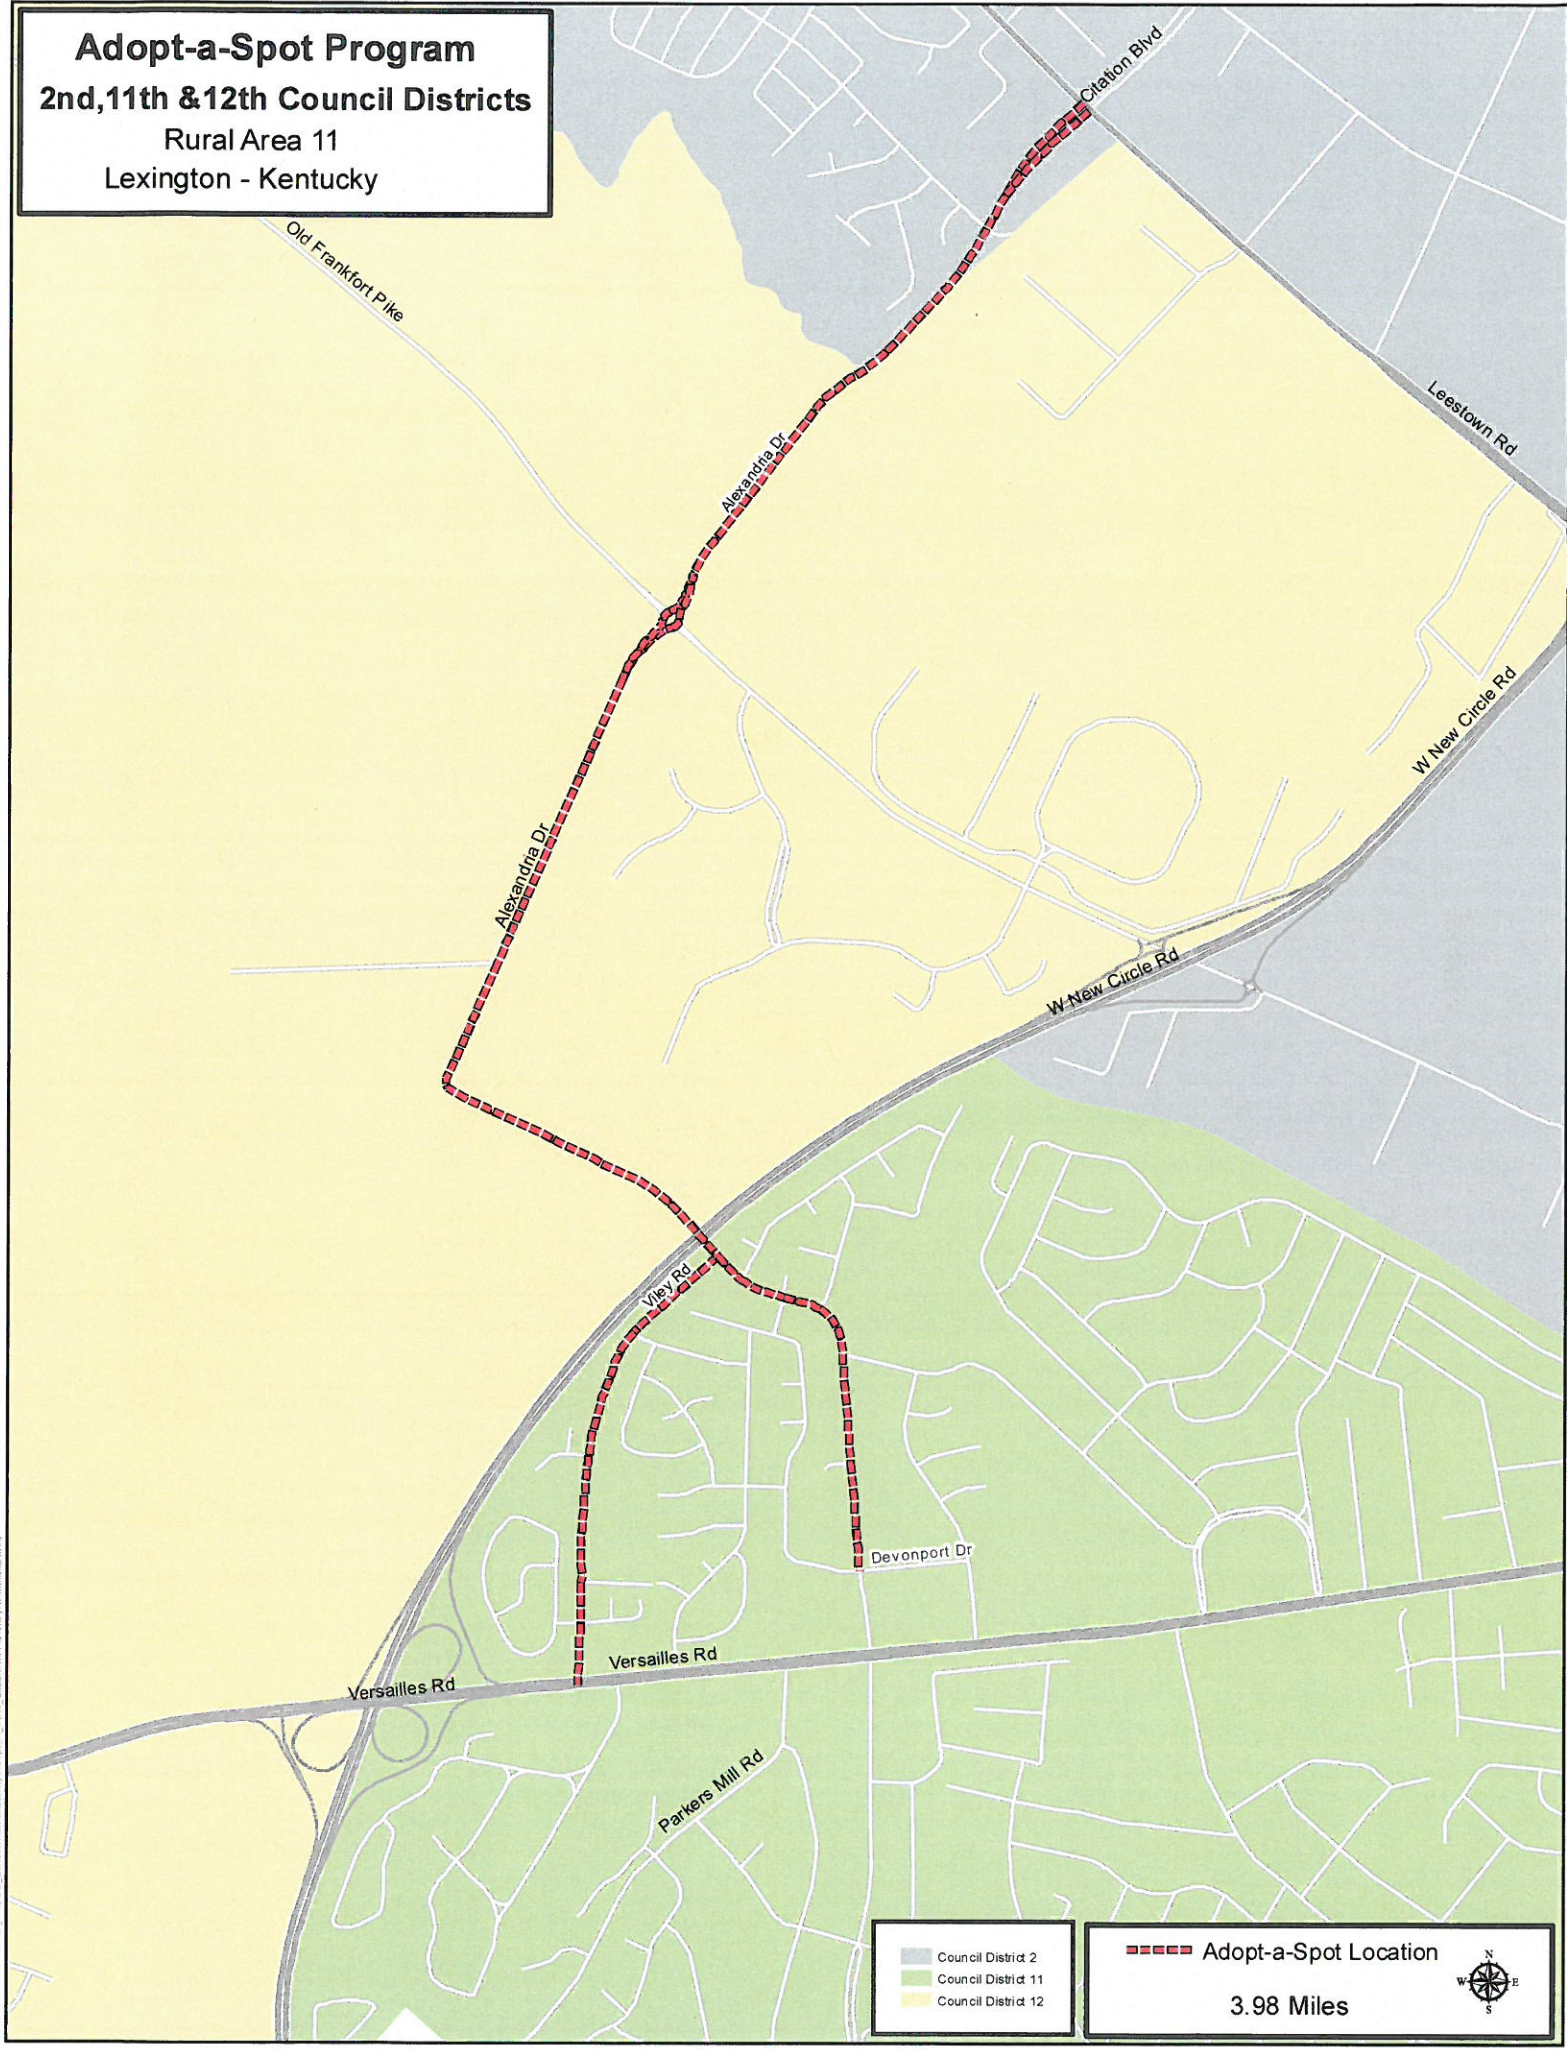

Adopt-a-Spot Program
2nd, 11th & 12th Council Districts
Rural Area 11
Lexington - Kentucky

Old Frankfort Pike

Citation Blvd

Leesstown Rd

W New Circle Rd

W New Circle Rd

Alexandria Dr

Alexandria Dr

Vley Rd

Devonport Dr

Versailles Rd

Versailles Rd

Parkers Mill Rd

Legend for Council Districts:

- Council District 2 (Grey)
- Council District 11 (Green)
- Council District 12 (Yellow)

Adopt-a-Spot Location (Red dashed line)

3.98 Miles