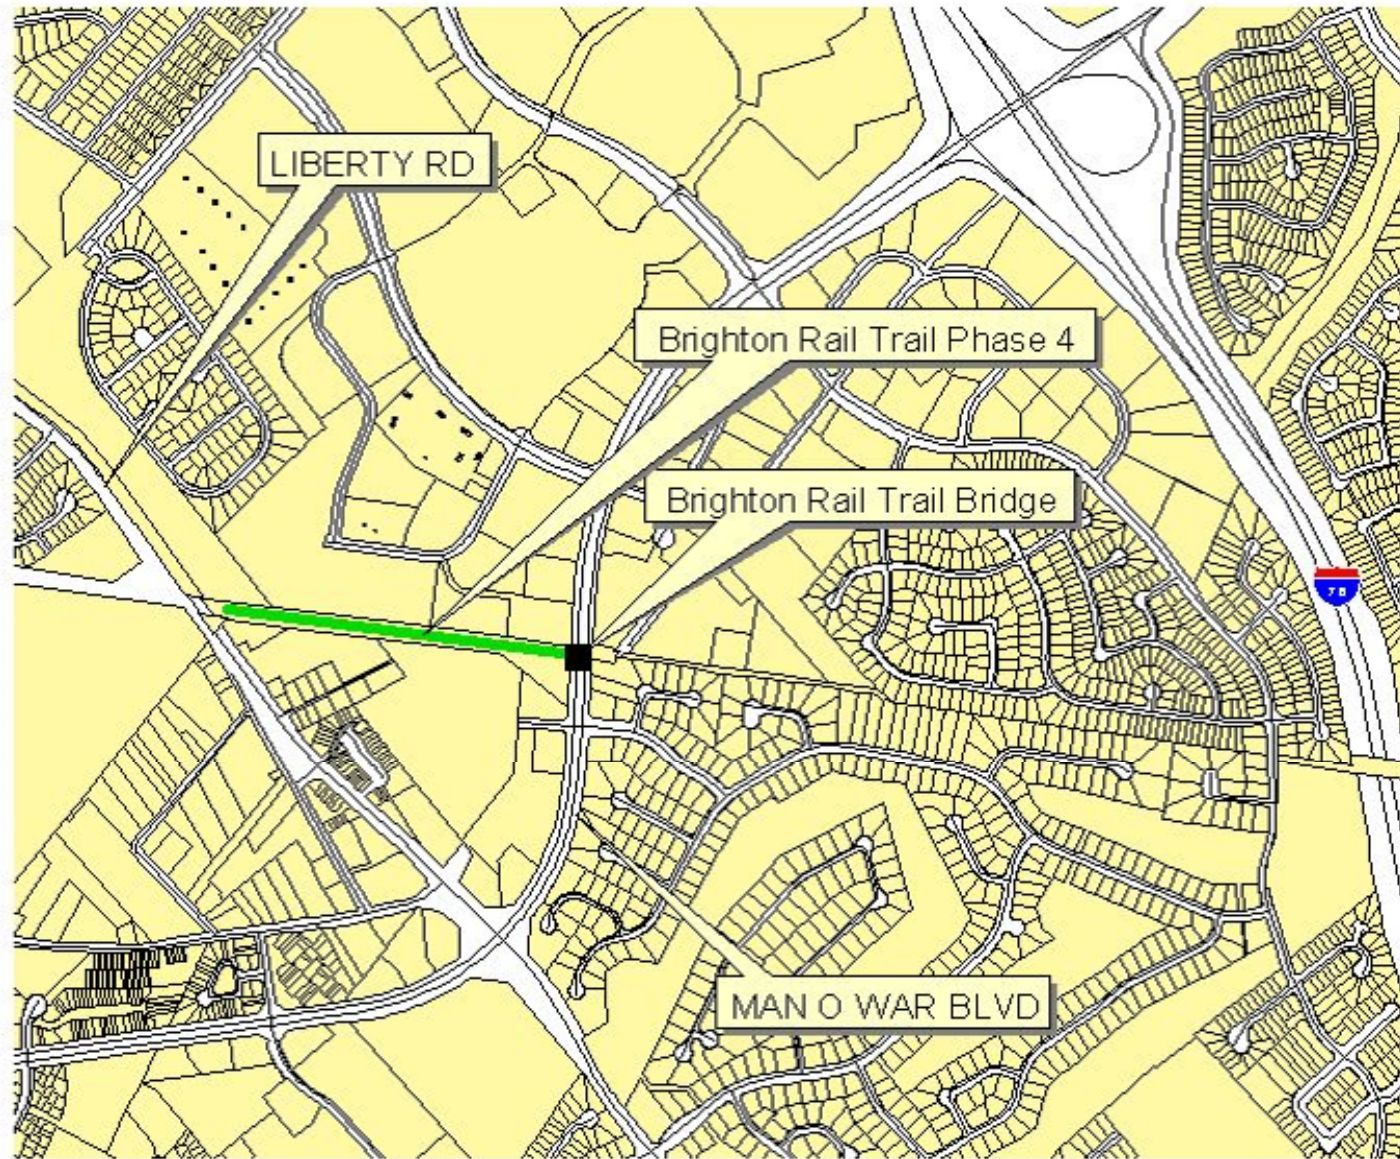

Brighton Rail Trail and Bridge

 Parcel.shp
 Street

0.5 0 0.5 1 Miles