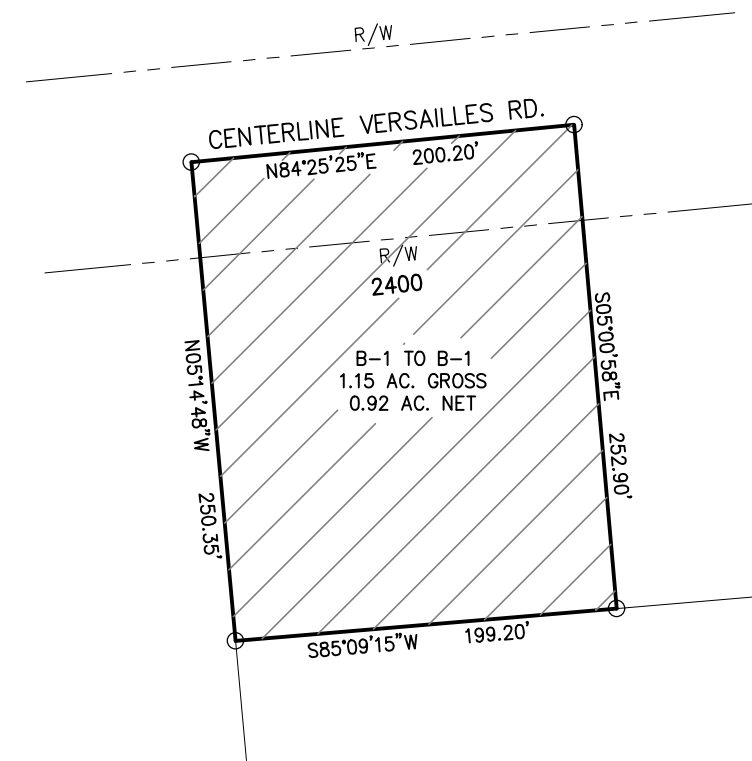

AREA NOTIFICATION MAP
1"=200'

VICINITY MAP

PROPERTY MAP
1"=100'

ZOMAR					
TITLE: PLN-MAR-22-00022		FROM	TO	GROSS	NET
PROPERTY ADDRESS: 2400 VERSAILLES ROAD		B-1	B-1	1.15 AC.	0.92 AC.
OWNER:	TLD, LLC 229 EAST CAMBRIDGE LANE NICHOLASVILLE, KY 40356	<div style="border: 1px solid black; padding: 5px; text-align: center;"> STATE OF KENTUCKY WESLEY B. WITT 2187 LICENSED PROFESSIONAL LAND SURVEYOR </div>			
APPLICANT:	CALLER PROPERTIES, LLC 840 EAST HIGH STREET LEXINGTON, KY 40502				
PREPARED BY:	WESLEY B WITT, INC.				
DATE PREPARED: OCTOBER 31, 2022, REV JANUARY 23, 2023					