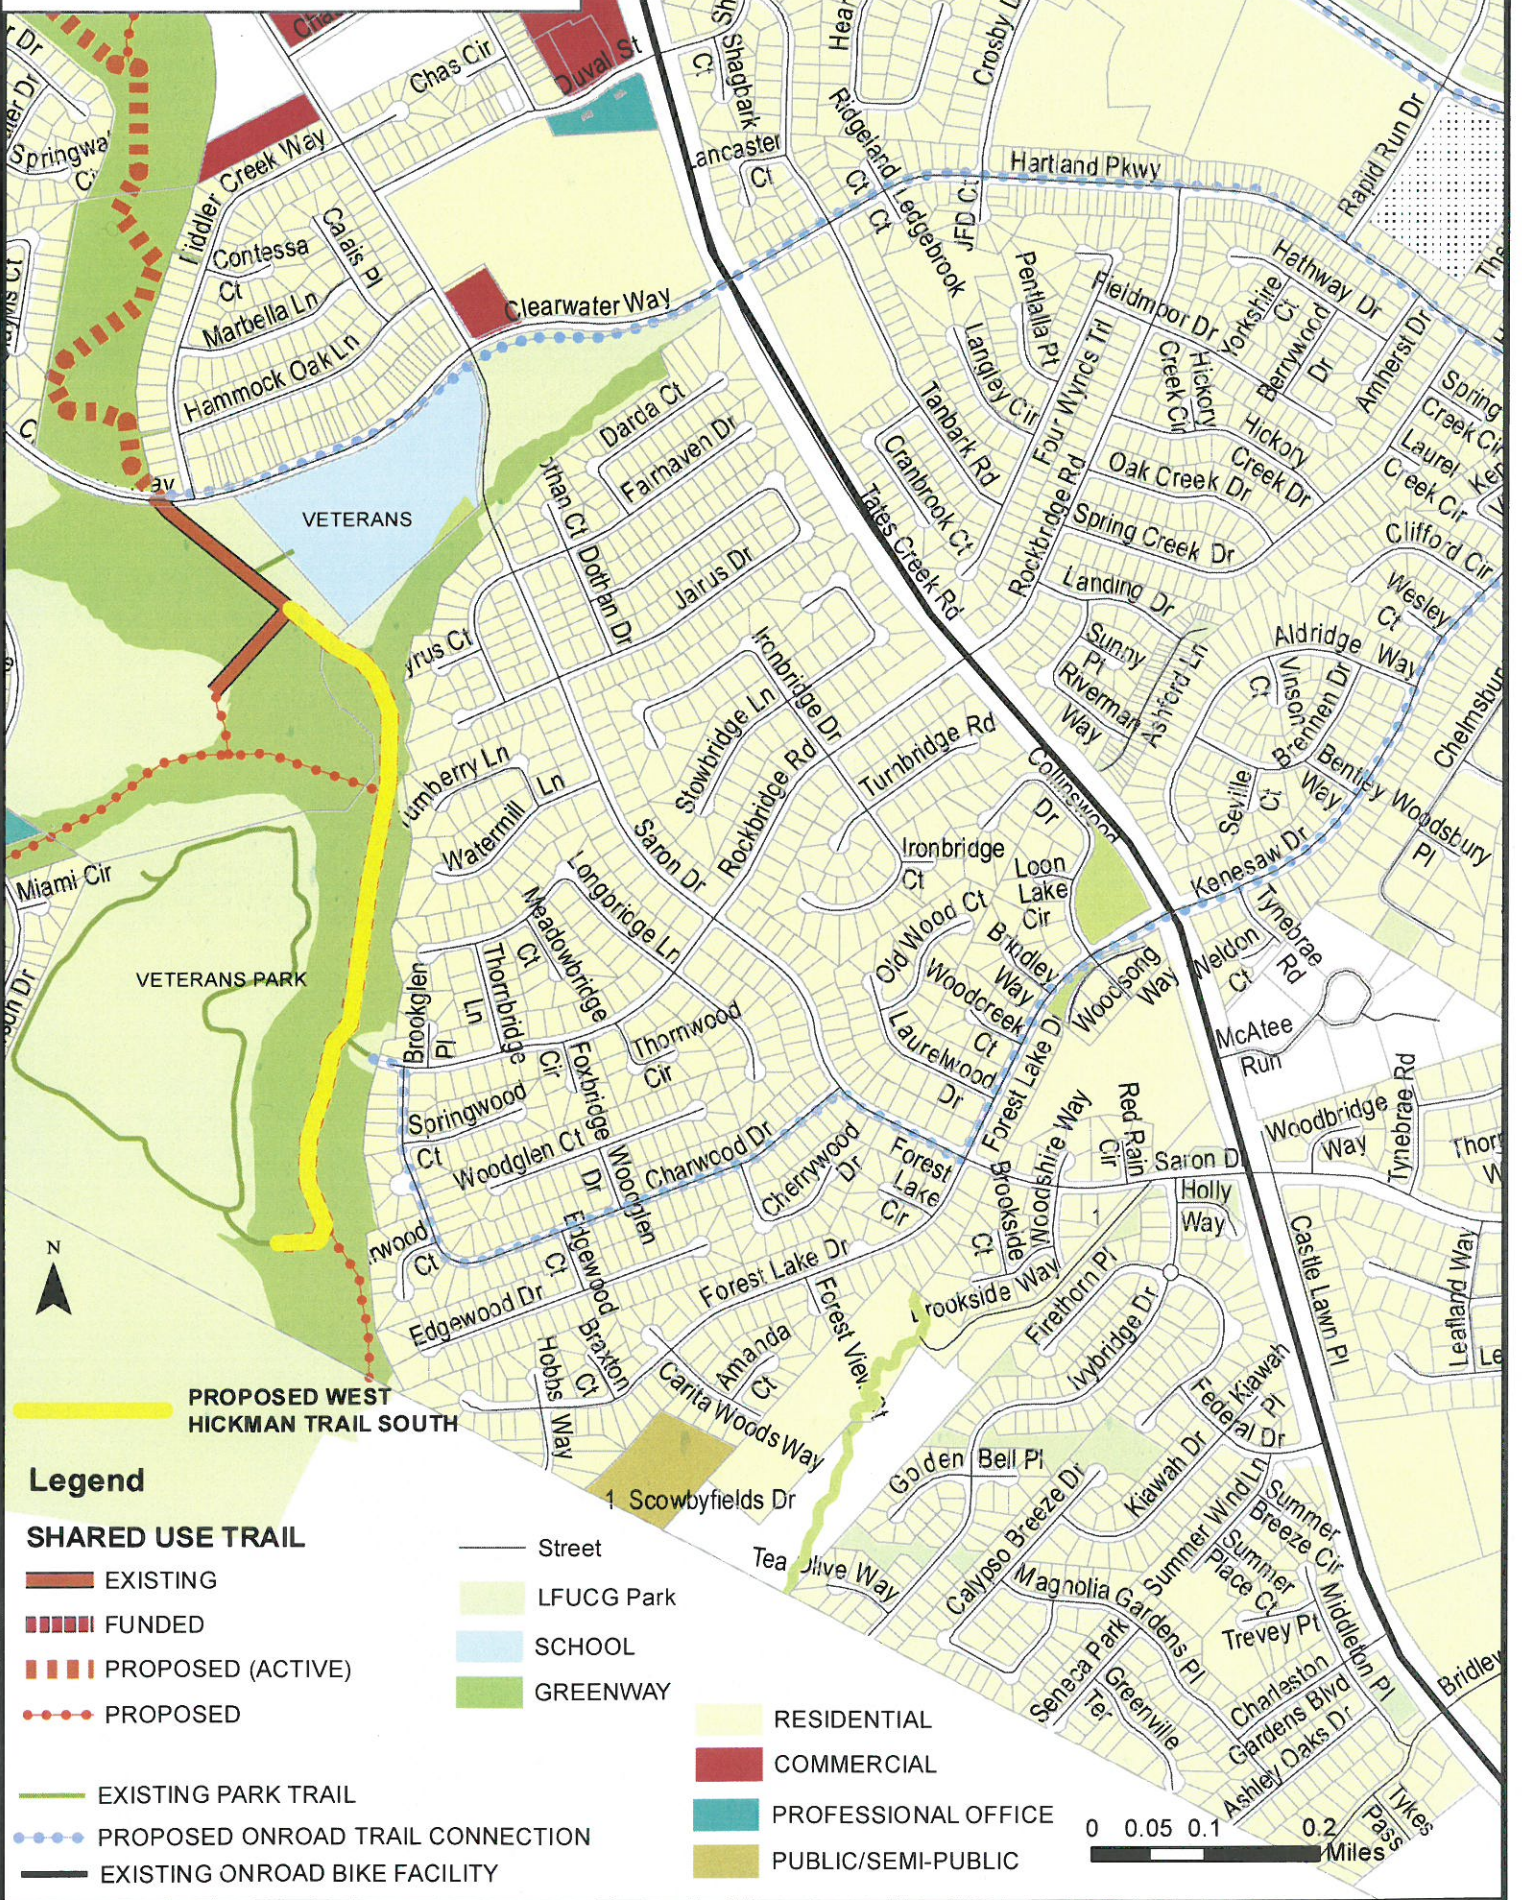

WEST HICKMAN TRAIL SOUTH

PROPOSED WEST HICKMAN TRAIL SOUTH

Legend

SHARED USE TRAIL

- EXISTING
- FUNDED
- PROPOSED (ACTIVE)
- PROPOSED

- EXISTING PARK TRAIL
- PROPOSED ONROAD TRAIL CONNECTION
- EXISTING ONROAD BIKE FACILITY

- Street
- LFUCG Park
- SCHOOL
- GREENWAY

- RESIDENTIAL
- COMMERCIAL
- PROFESSIONAL OFFICE
- PUBLIC/SEMI-PUBLIC