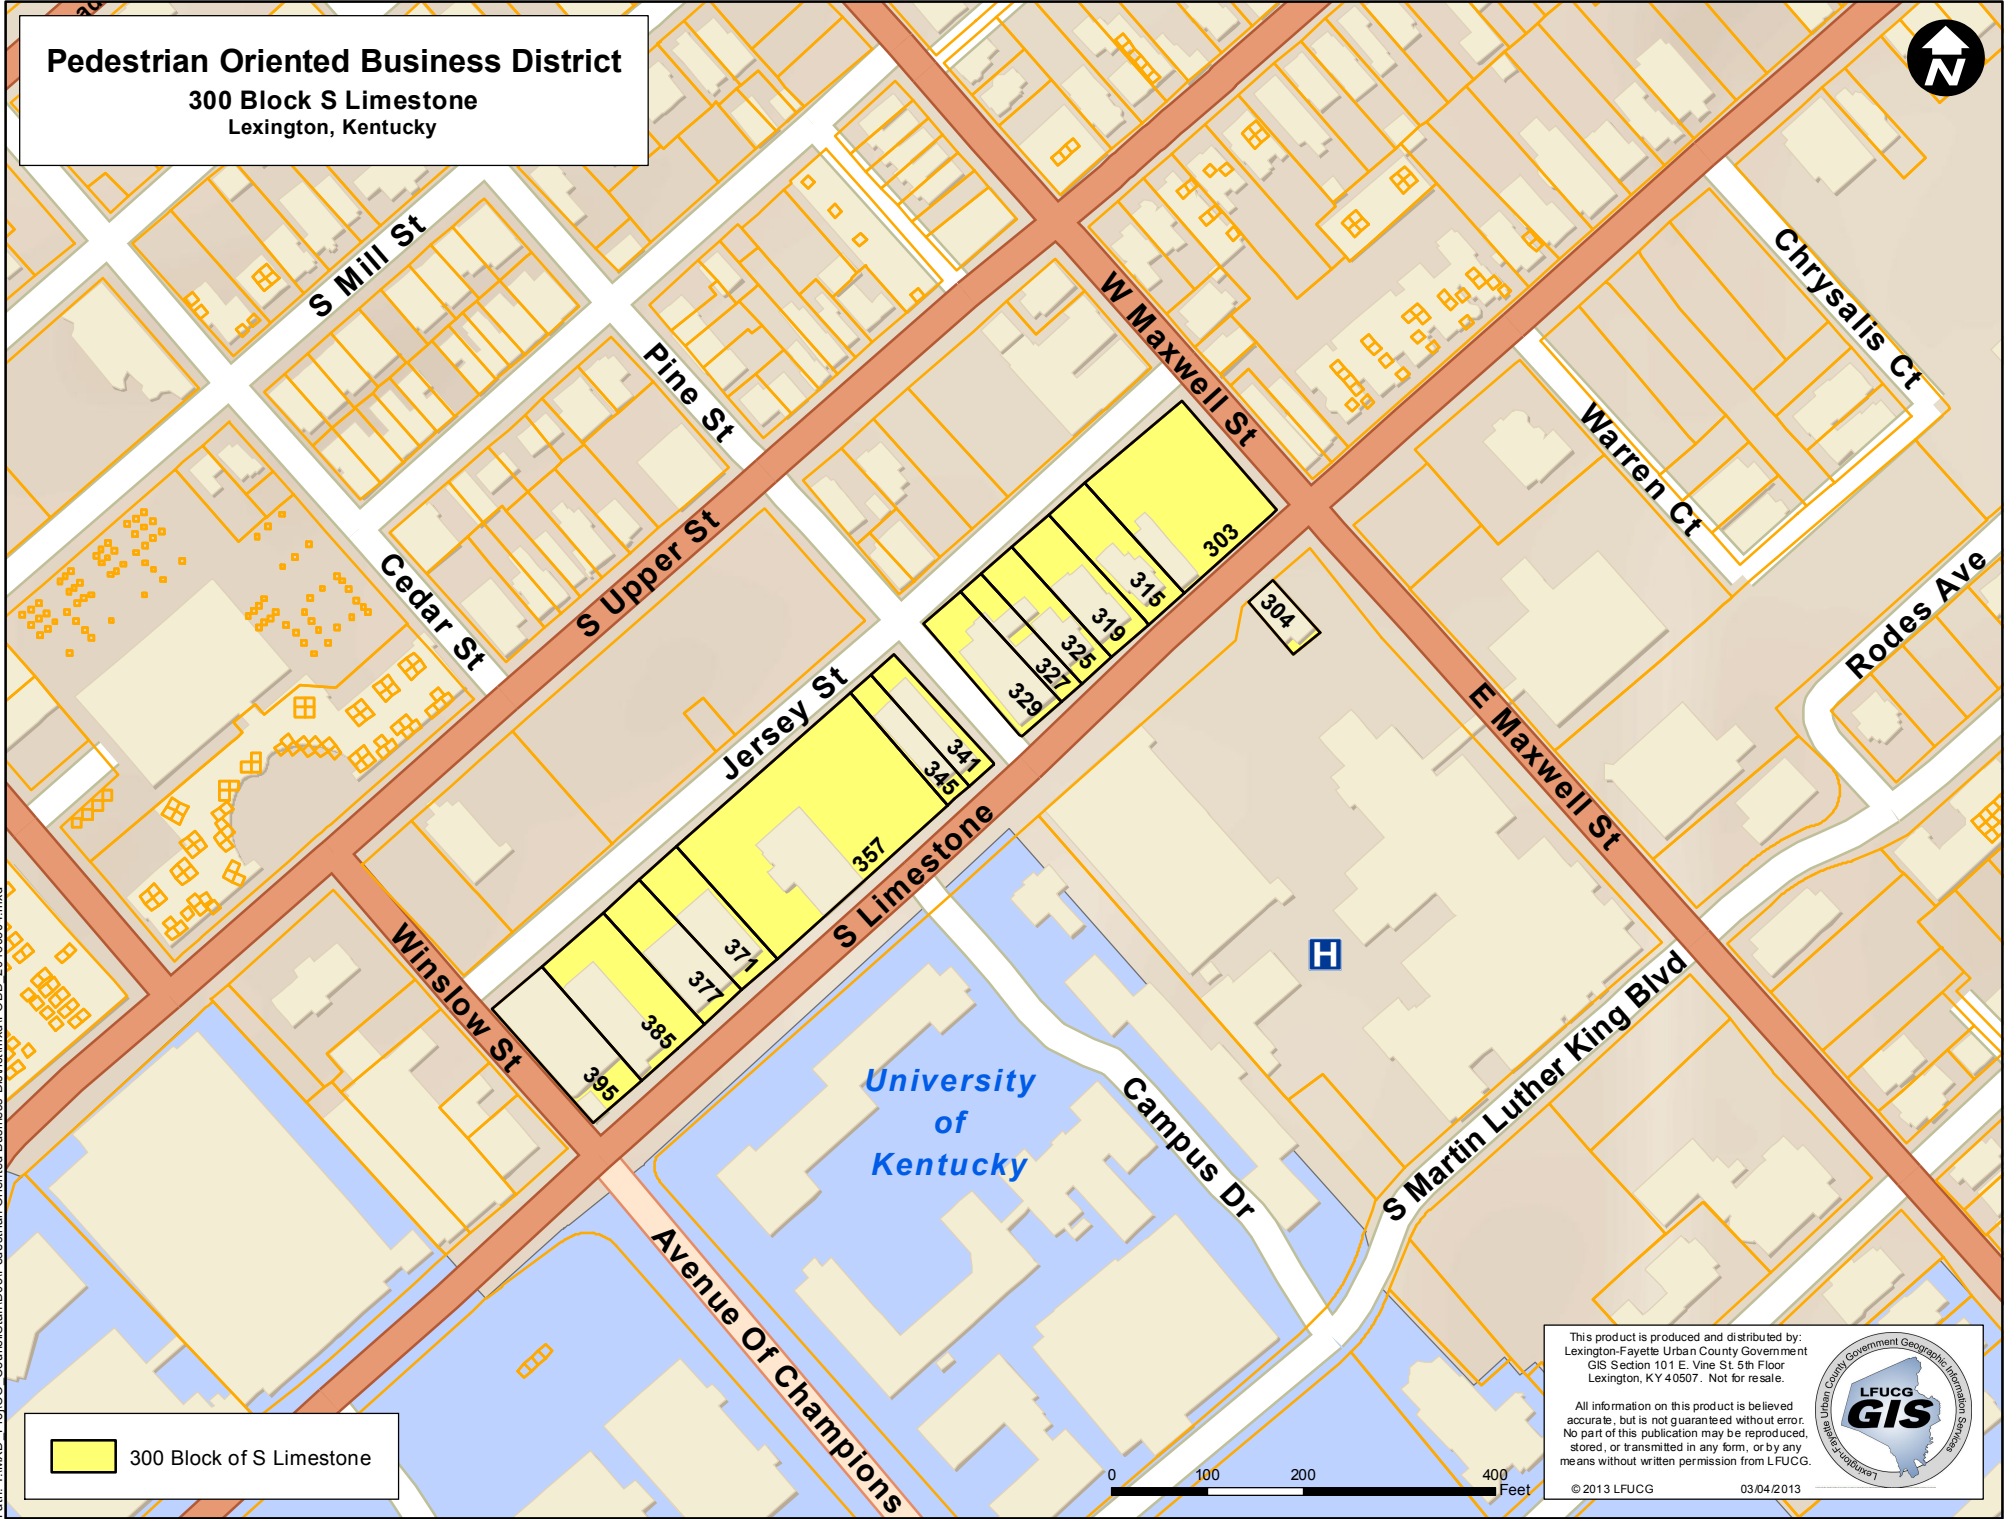

Pedestrian Oriented Business District
300 Block S Limestone
Lexington, Kentucky

 300 Block of S Limestone

This product is produced and distributed by:
Lexington-Fayette Urban County Government
GIS Section 101 E. Vine St. 5th Floor
Lexington, KY 40507. Not for resale.