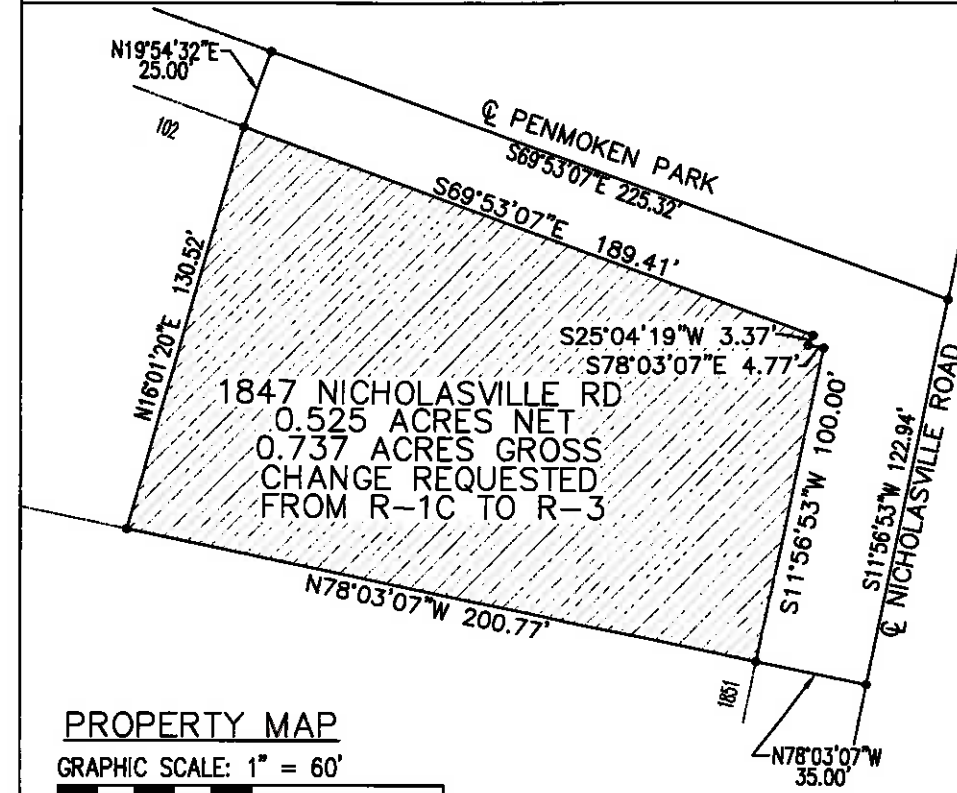

NOTIFICATION MAP

VICINITY MAP
N.T.S.

PROPERTY MAP

TITLE: SOUTHERN & JONES PROPERTIES, LLC	FROM	TO	NET	GROSS
PROPERTY ADDRESS: 1847 NICHOLASVILLE ROAD	R-1C	R-3	0.525 AC.	0.737 AC
APPLICANT NAME/ADDRESS: SOUTHERN & JONES PROPERTIES, LLC P.O. BOX 8265, LEXINGTON, KY 40533				
OWNER: SOUTHERN & JONES PROPERTIES, LLC				
DATE FILED OR AMENDED: OCT. 01, 2018				