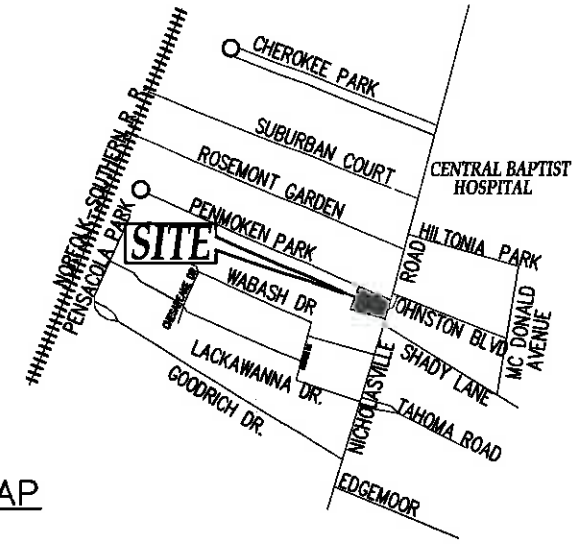

NOTIFICATION MAP

VICINITY MAP
N.T.S.

PROPERTY MAP

TITLE: SOUTHERN & JONES PROPERTIES, LLC	FROM	TO	NET	GROSS
PROPERTY ADDRESS: 1847 NICHOLASVILLE ROAD	R-1C	R-3	0.525 AC.	0.737 AC
APPLICANT NAME/ADDRESS: SOUTHERN & JONES PROPERTIES, LLC P.O. BOX 8265, LEXINGTON, KY 40533				
OWNER: SOUTHERN & JONES PROPERTIES, LLC				
DATE FILED OR AMENDED: OCT. 01, 2018				