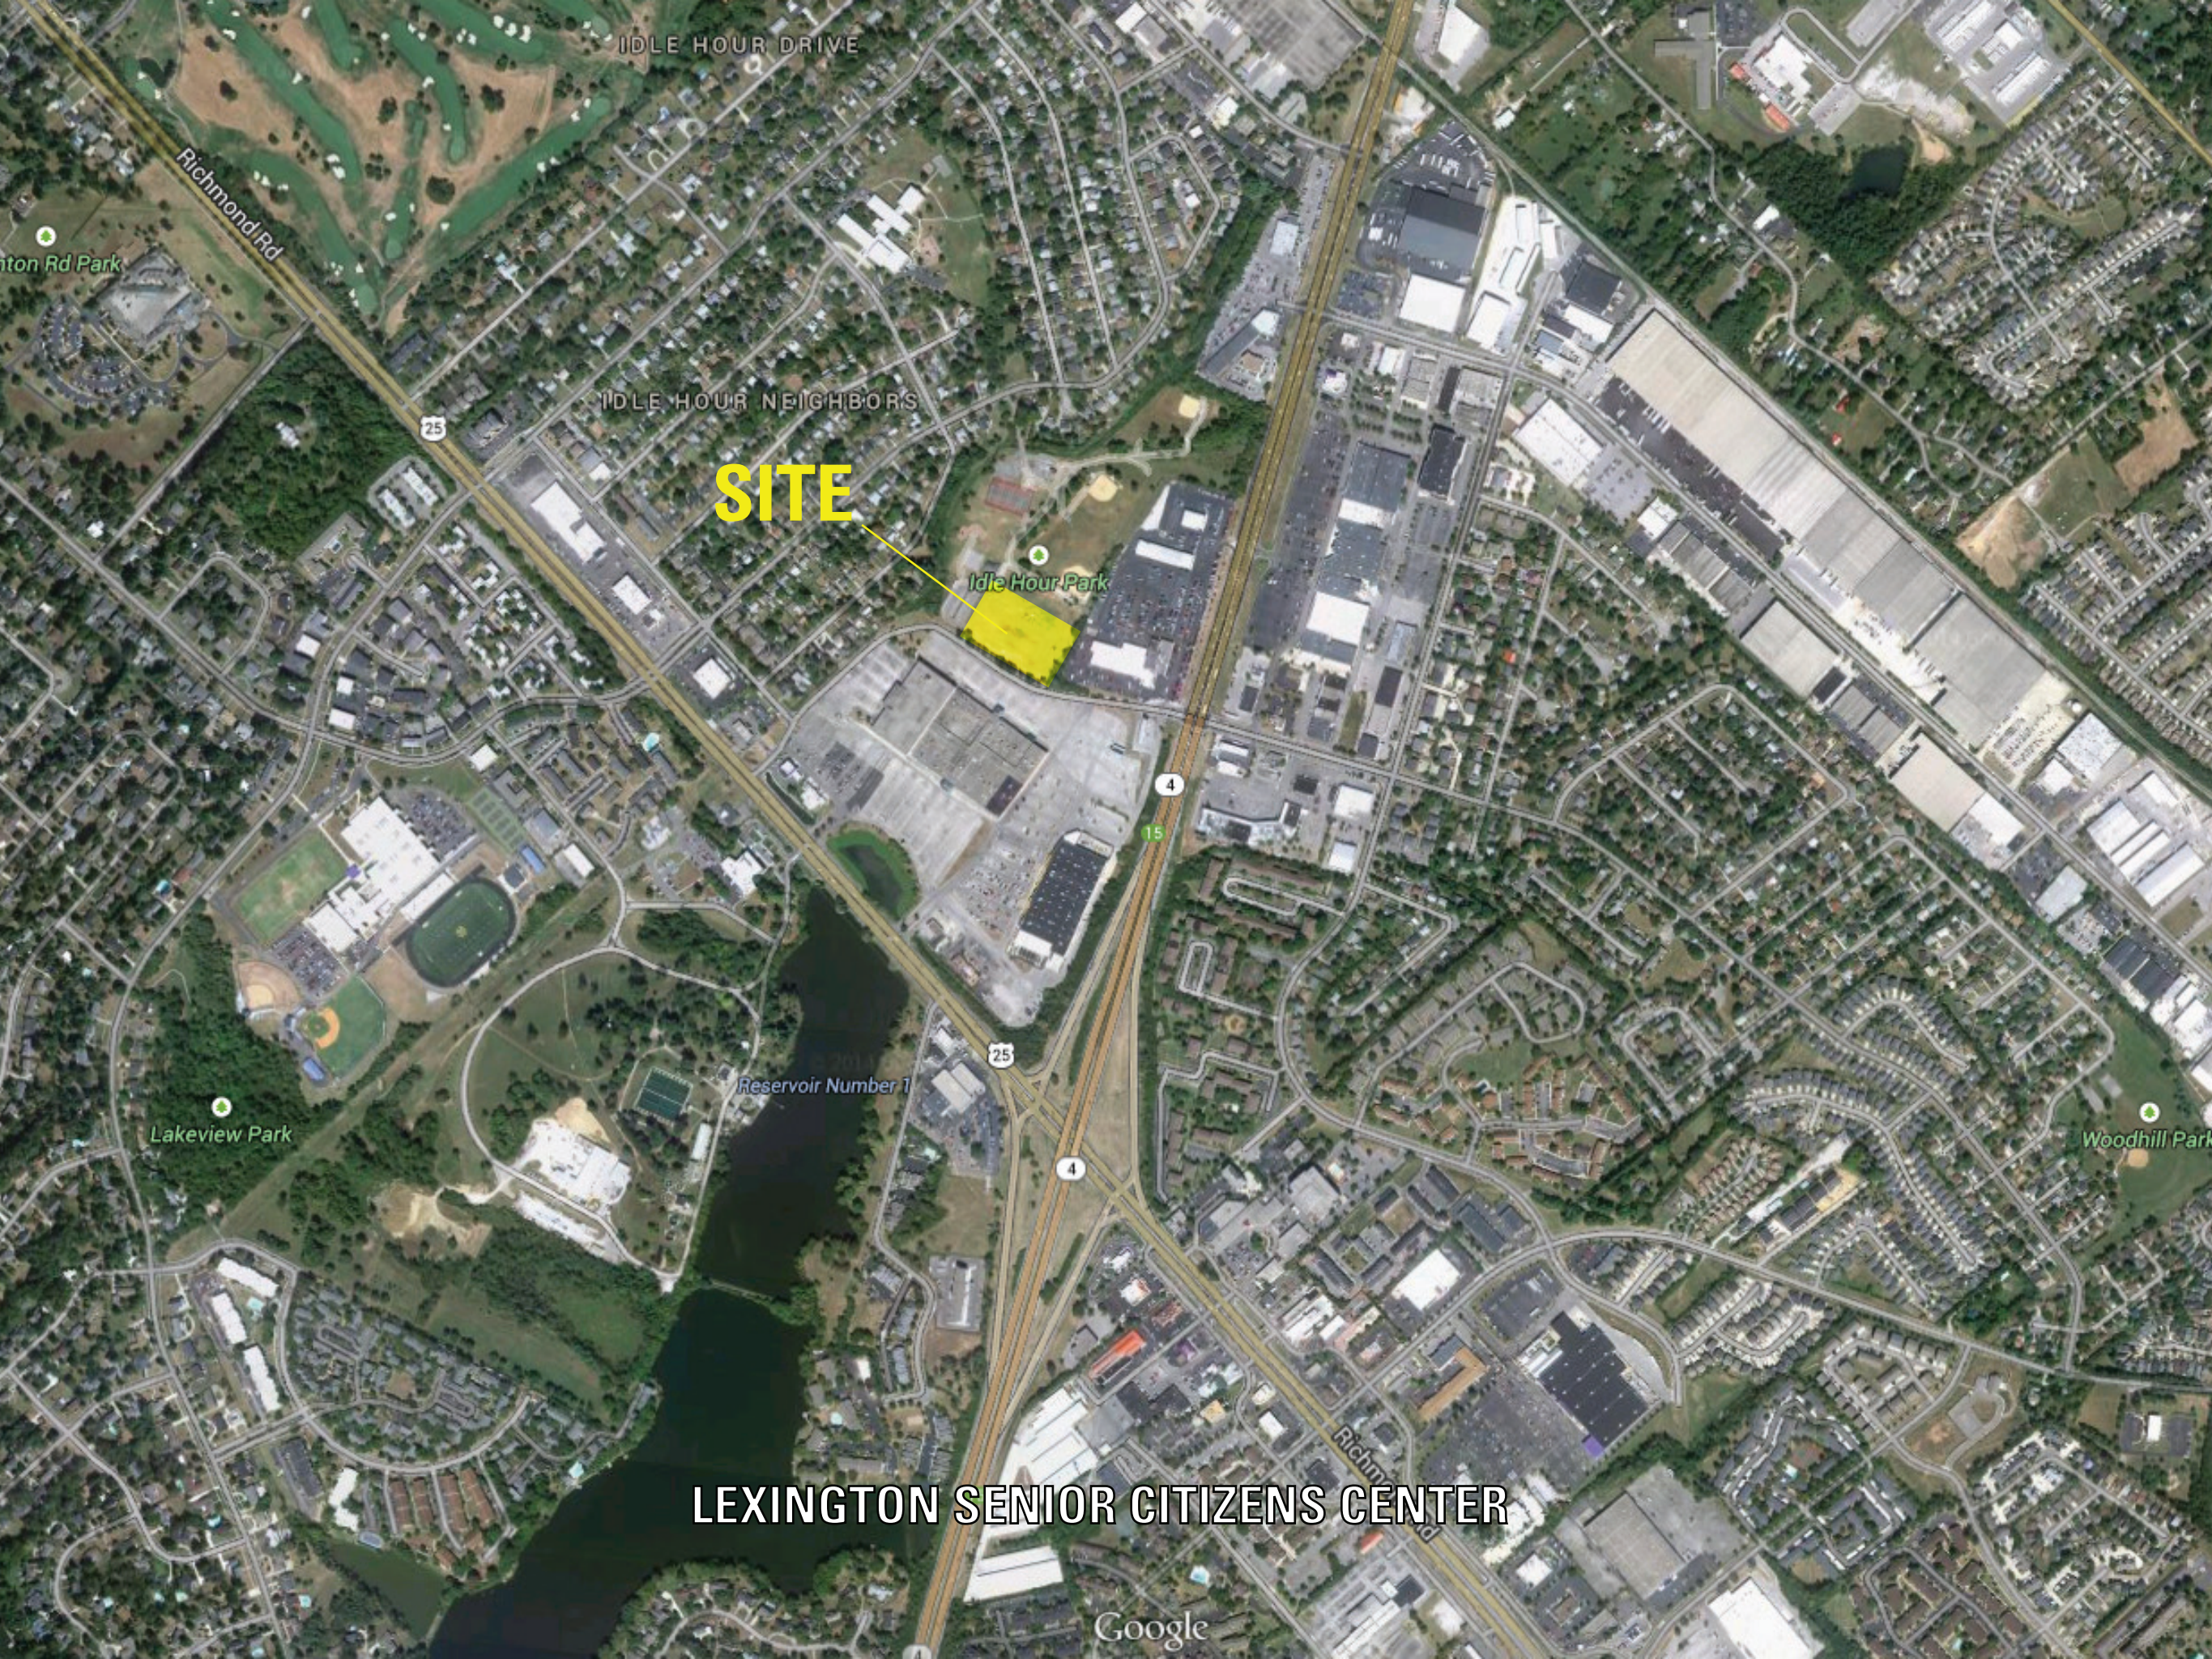

LEXINGTON SENIOR CITIZENS CENTER

LEXINGTON SENIOR CITIZENS CENTER

LEVEL 1

LEXINGTON SENIOR CITIZENS CENTER

LEVEL 2

LEXINGTON SENIOR CITIZENS CENTER

IDLE HOUR DRIVE

Richmond Rd

Anton Rd Park

IDLE HOUR NEIGHBORS

SITE

Idle Hour Park

Lakeview Park

Reservoir Number 1

Woodhill Park

LEXINGTON SENIOR CITIZENS CENTER