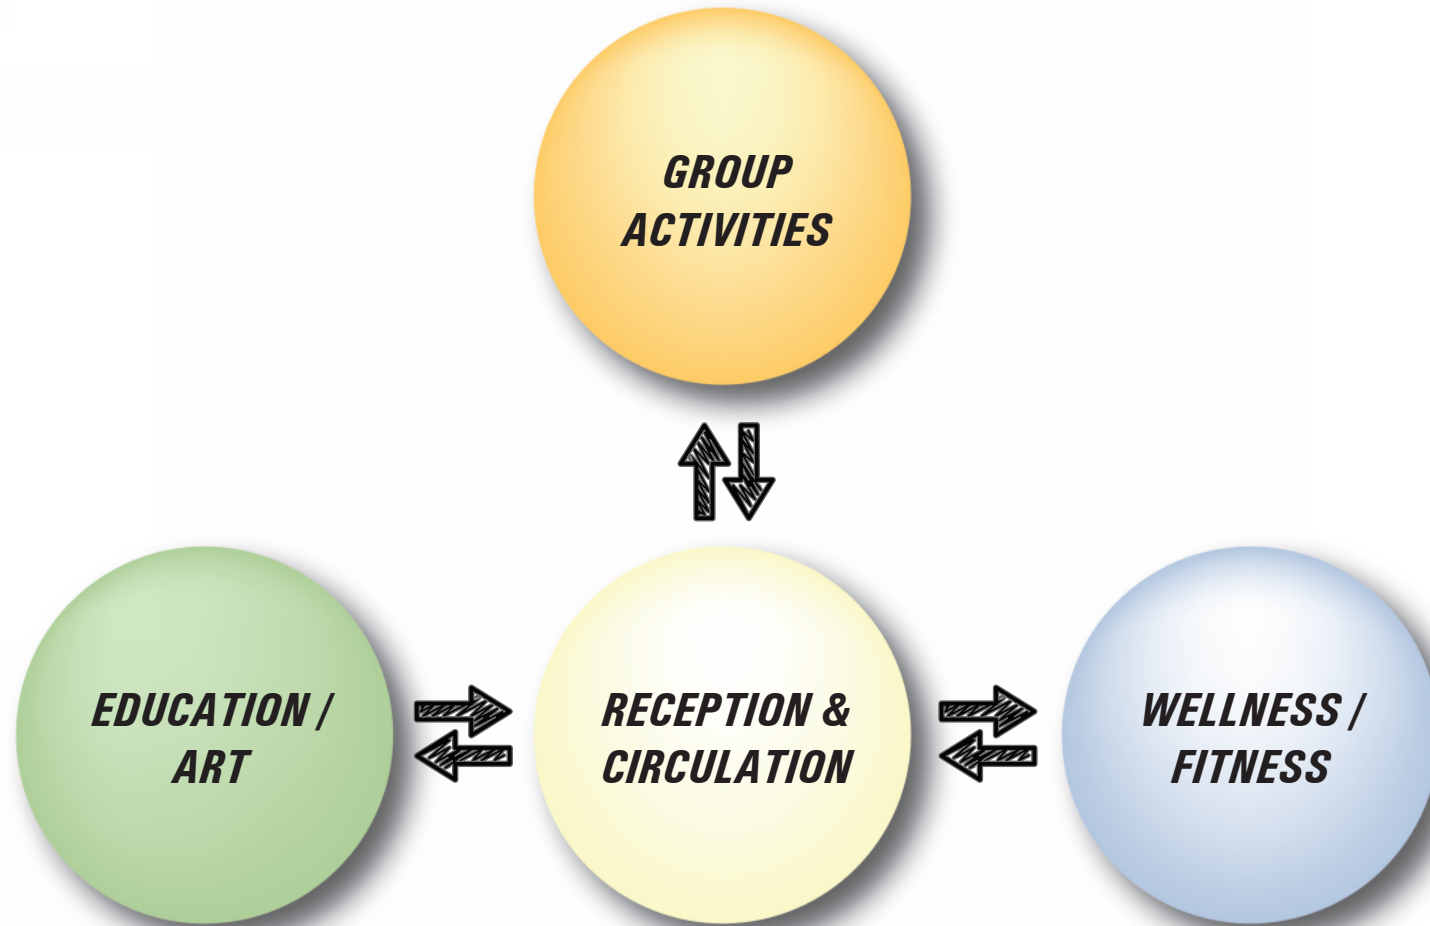

LEXINGTON SENIOR CITIZENS CENTER

LEXINGTON SENIOR CITIZENS CENTER

LEVEL 1

LEXINGTON SENIOR CITIZENS CENTER

LEVEL 2

LEXINGTON SENIOR CITIZENS CENTER

IDLE HOUR DRIVE

Richmond Rd

Anton Rd Park

IDLE HOUR NEIGHBORS

SITE

Idle Hour Park

Lakeview Park

Reservoir Number 1

Woodhill Park

LEXINGTON SENIOR CITIZENS CENTER