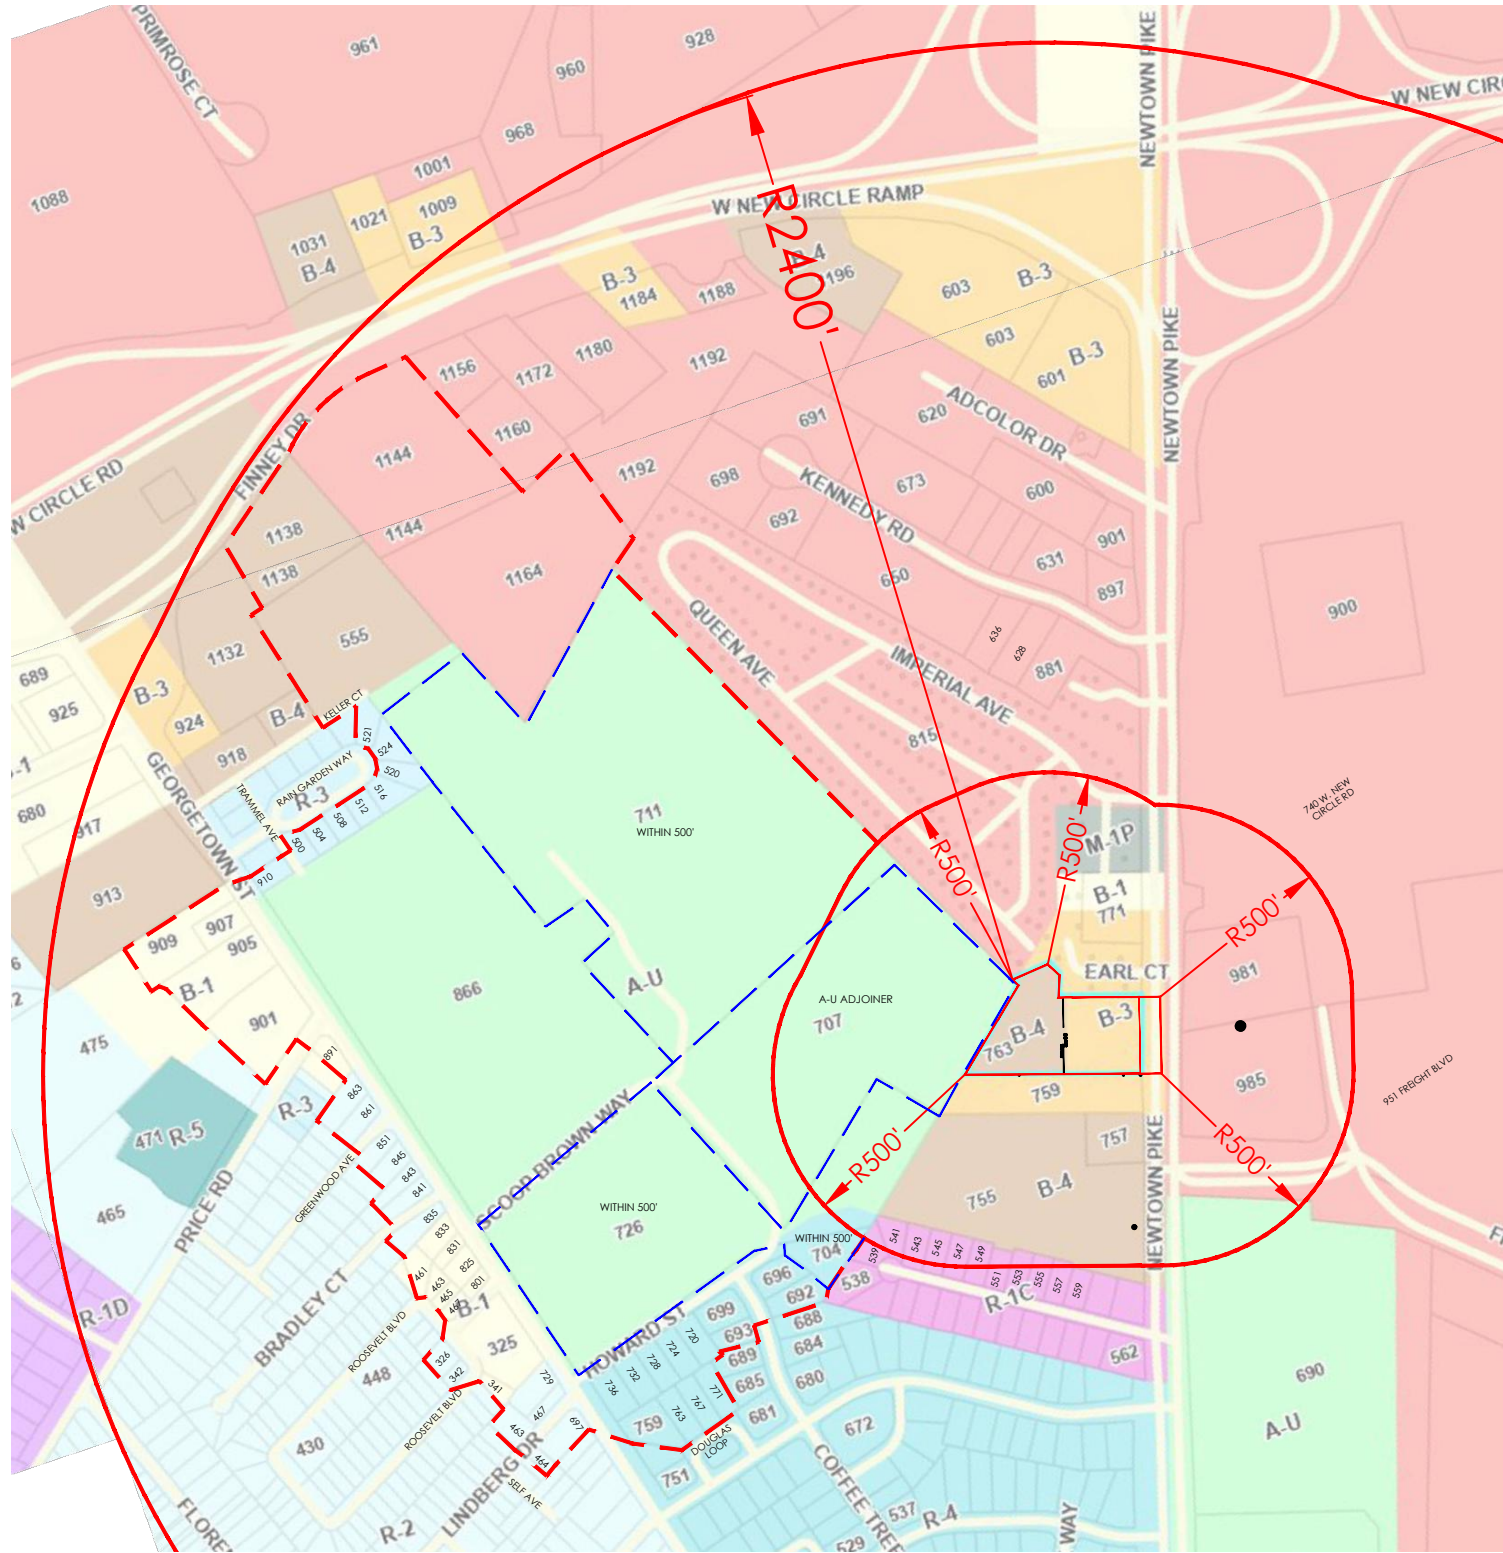

Property  
763 Newtown Pike

Total  
1.994 ac.

From  
B-3

To  
B-4

Gross  
1.163 ac.

Net  
0.911 ac.

Property Owner & Client: 763  
Newtown, LLC, 680 Tennessee  
Ave., Lexington, KY 40505

DATE FILED: 03 April 2023

# SITE STATISTICS

A  
SP-1.0

NOTIFICATION MAP  
SCALE 1" = 500'

B  
SP-1.0

VICINITY MAP  
NOT TO SCALE

C  
SP-1.0

*John W. Hunt*  
STATE OF KENTUCKY  
JOHN W. HUNT  
22843  
LICENSED PROFESSIONAL ENGINEER  
04-03-23