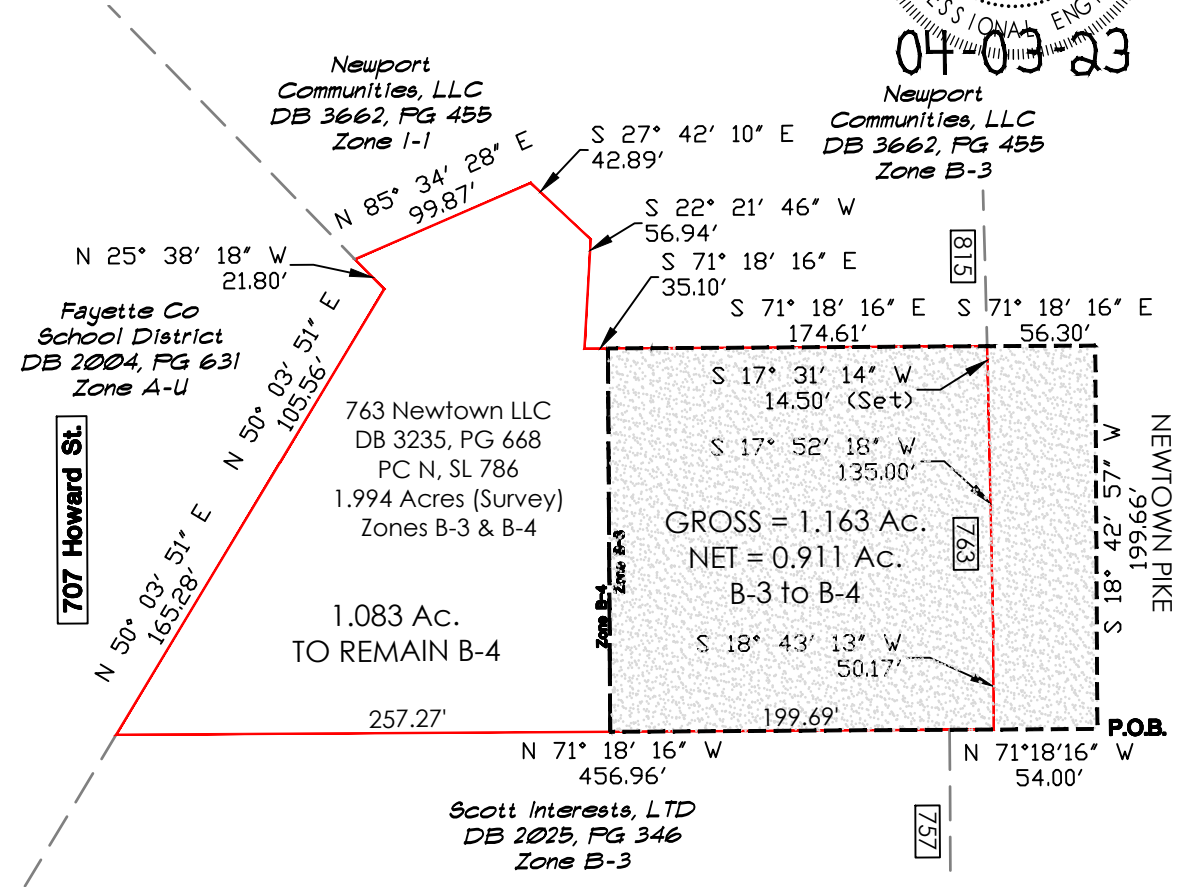

Property  
763 Newtown Pike

Total  
1.994 ac.

From  
B-3

To  
B-4

Gross  
1.163 ac.

Net  
0.911 ac.

Property Owner & Client: 763  
Newtown, LLC, 680 Tennessee  
Ave., Lexington, KY 40505

DATE FILED: 03 April 2023

# SITE STATISTICS

A  
SP-1.0

NOTIFICATION MAP  
SCALE 1" = 500'

B  
SP-1.0

VICINITY MAP  
NOT TO SCALE

C  
SP-1.0

*John W. Hunt*  
STATE OF KENTUCKY  
JOHN W. HUNT  
22843  
LICENSED PROFESSIONAL ENGINEER  
04-03-23

PROPERTY MAP  
SCALE 1" = 100'

D  
SP-1.0

MLH CIVIL ENGINEERS, PLLC  
PO BOX 910379  
LEXINGTON KY 40591  
john@mlhcivil.com  
PH/FAX 859-219-1066  
CELL 859-552-4103

PROPERTY INFORMATION MAP  
763 NEWTOWN PIKE  
763 NEWTOWN, LLC  
680 TENNESSEE AVE  
LEXINGTON, KY 40505

DRAWING  
DATE 03 APR 2023  
FILE SCW1301AB3  
DRAWN JWH  
SP-1.0  
1 OF 1