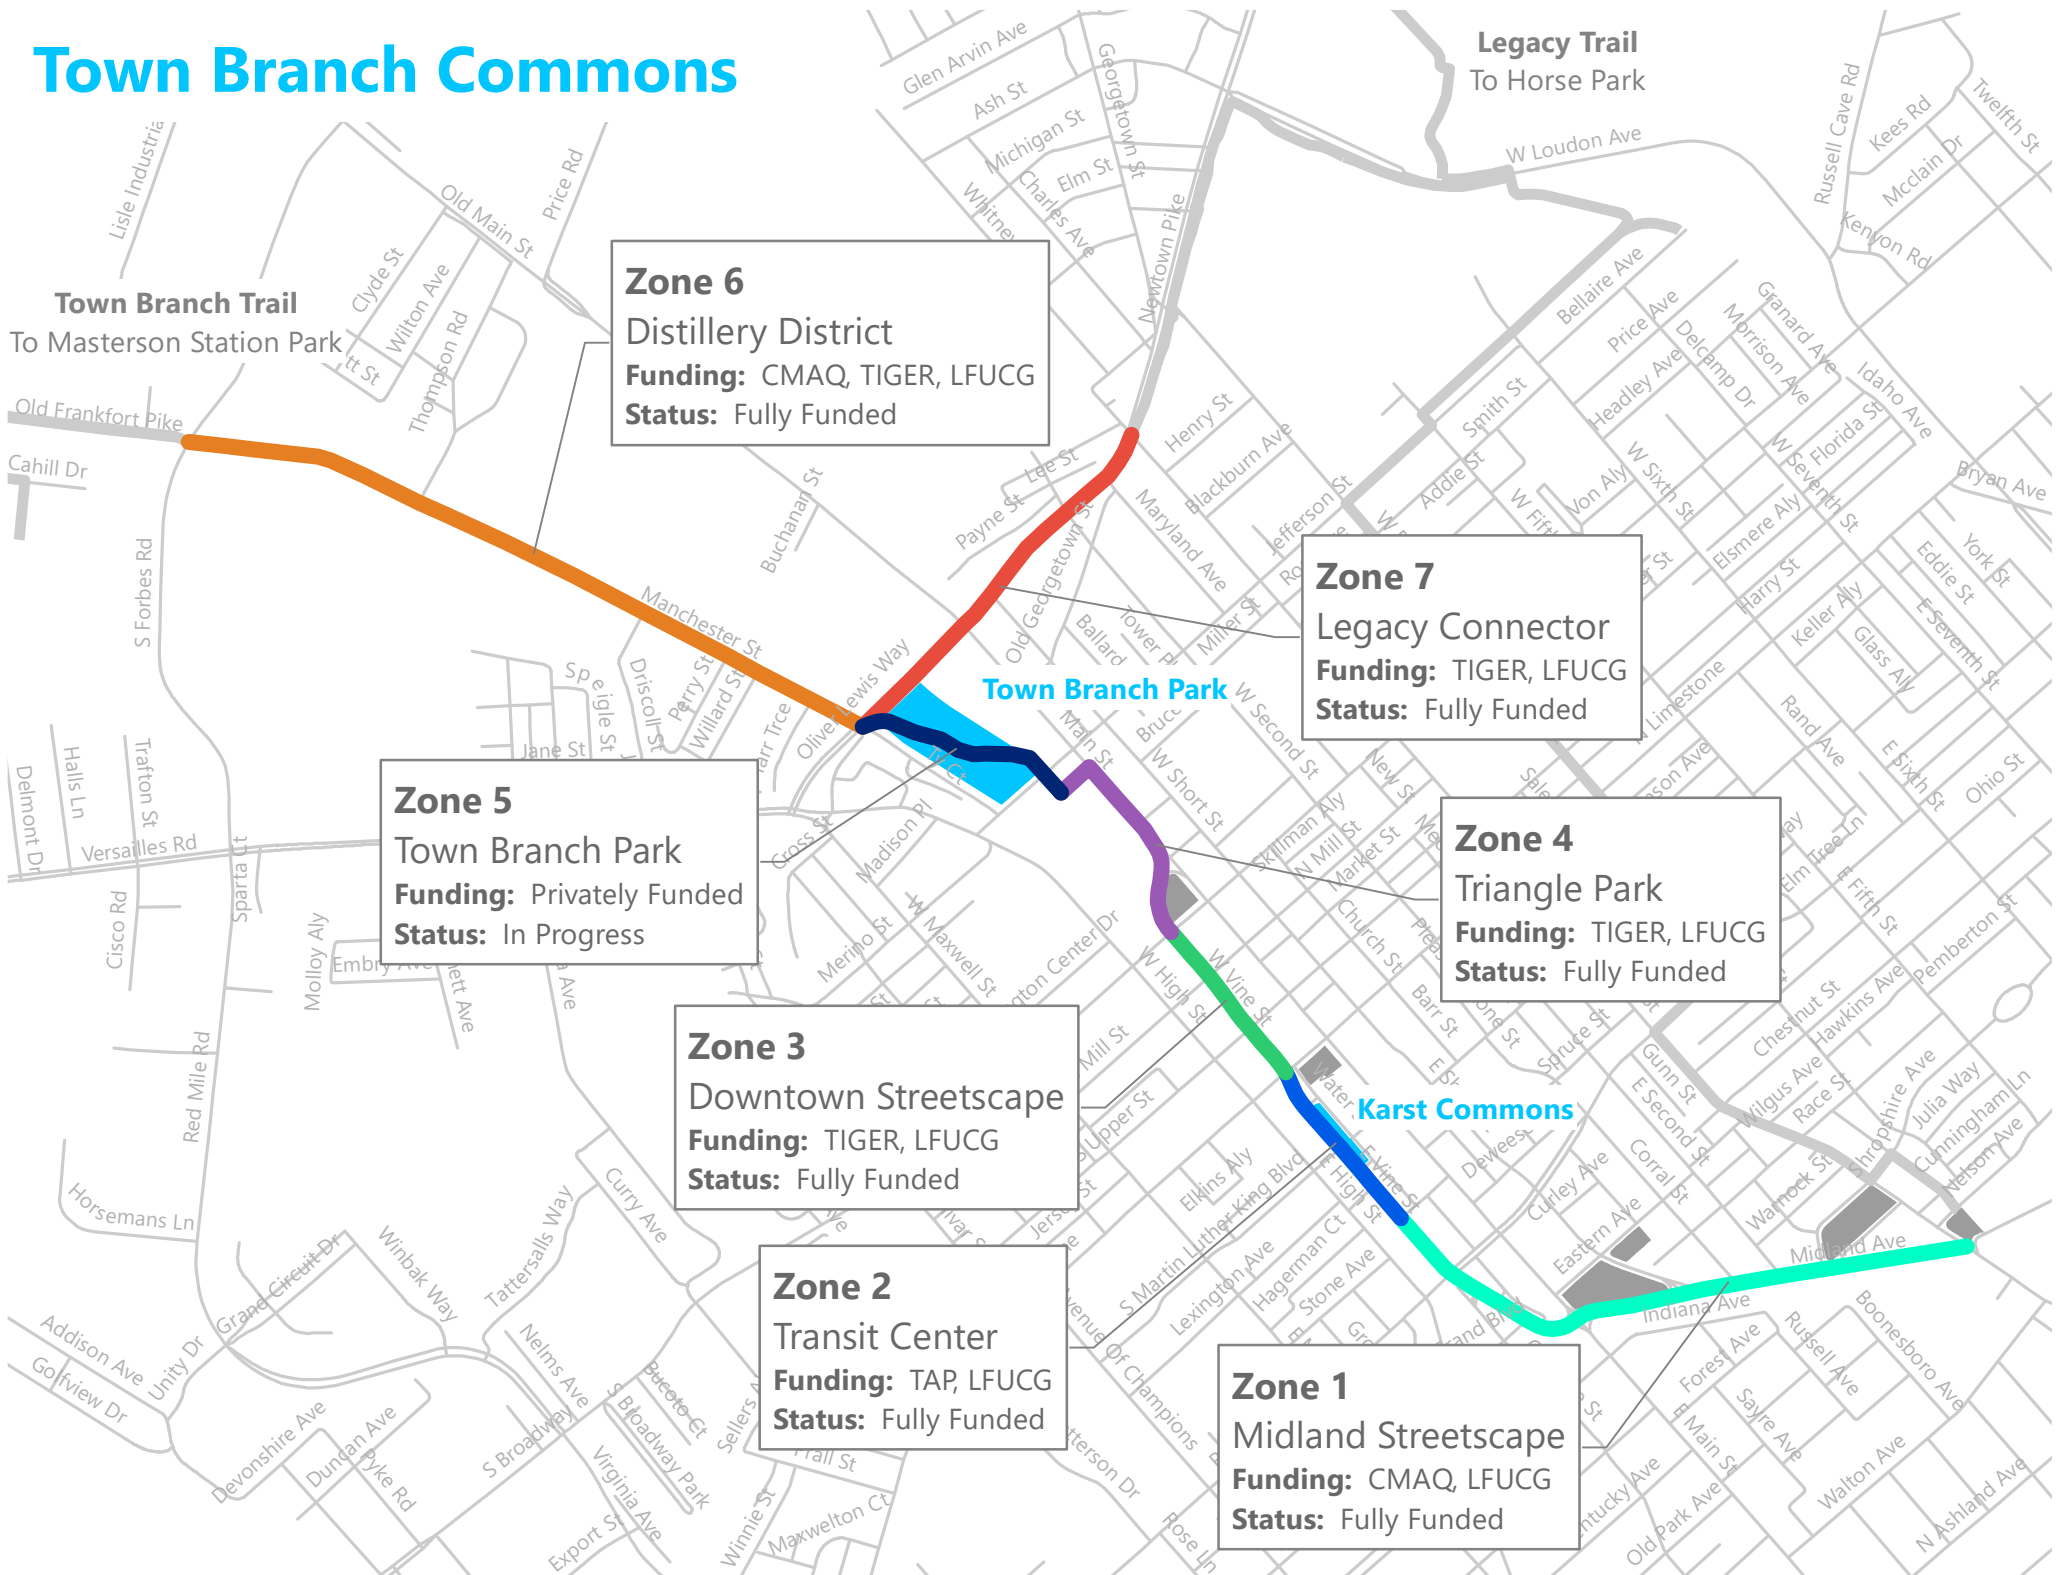

# Town Branch Commons

**Legacy Trail**  
To Horse Park

**Town Branch Trail**  
To Masterson Station Park

**Zone 6**  
Distillery District  
**Funding:** CMAQ, TIGER, LFUCG  
**Status:** Fully Funded

**Zone 7**  
Legacy Connector  
**Funding:** TIGER, LFUCG  
**Status:** Fully Funded

**Zone 5**  
Town Branch Park  
**Funding:** Privately Funded  
**Status:** In Progress

**Zone 4**  
Triangle Park  
**Funding:** TIGER, LFUCG  
**Status:** Fully Funded

**Zone 3**  
Downtown Streetscape  
**Funding:** TIGER, LFUCG  
**Status:** Fully Funded

**Zone 2**  
Transit Center  
**Funding:** TAP, LFUCG  
**Status:** Fully Funded

**Zone 1**  
Midland Streetscape  
**Funding:** CMAQ, LFUCG  
**Status:** Fully Funded

Town Branch Park

Karst Commons