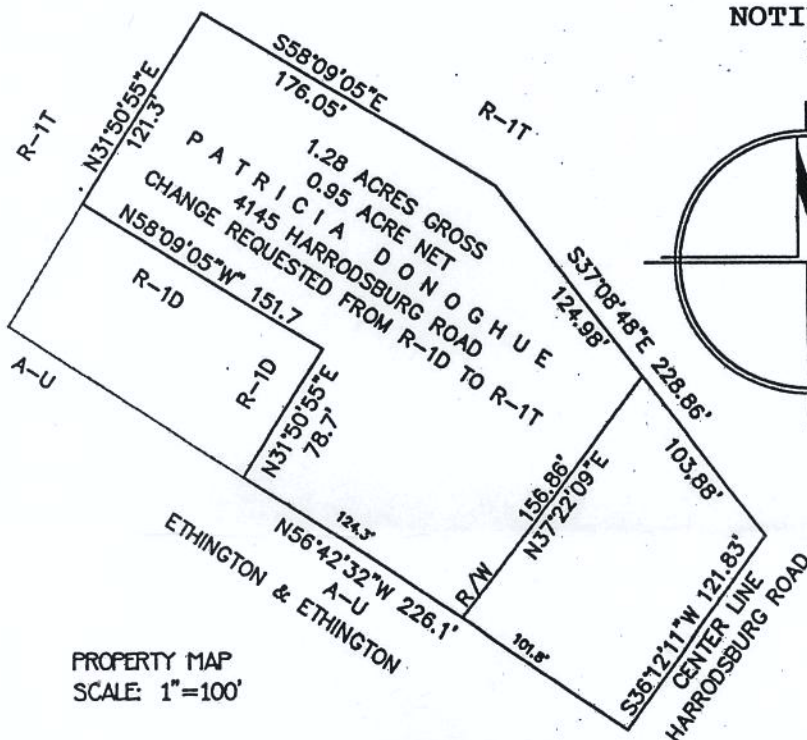

NOTIFICATION AREA MAP
Scale: 1"=200'

PROPERTY MAP
SCALE: 1"=100'

STATE OF KENTUCKY		ZOMAR: PATRICIA DONOGHUE				
	PROPERTY ADDRESS:	4145 HARRODSBURG ROAD, LEXINGTON, KY	FROM	TO	GROSS	NET
	APPLICANT AND OWNER:	PATRICIA DONOGHUE	R-1D	R-1T	1.28	0.95
	ADDRESS:	1340 MUMFORD LANE, LEXINGTON, KENTUCKY 40513				
	PREPARED BY:	WHEAT & LADENBURGER				
		212 NORTH UPPER STREET, LEXINGTON, KY.				
	DATE FILED:	JANUARY 7, 2013 - REVISED: JANUARY 31, 2013				
	SURVEY BY:	JEFF RANSELL, P.L.S.			TOTALS	1.28 0.95