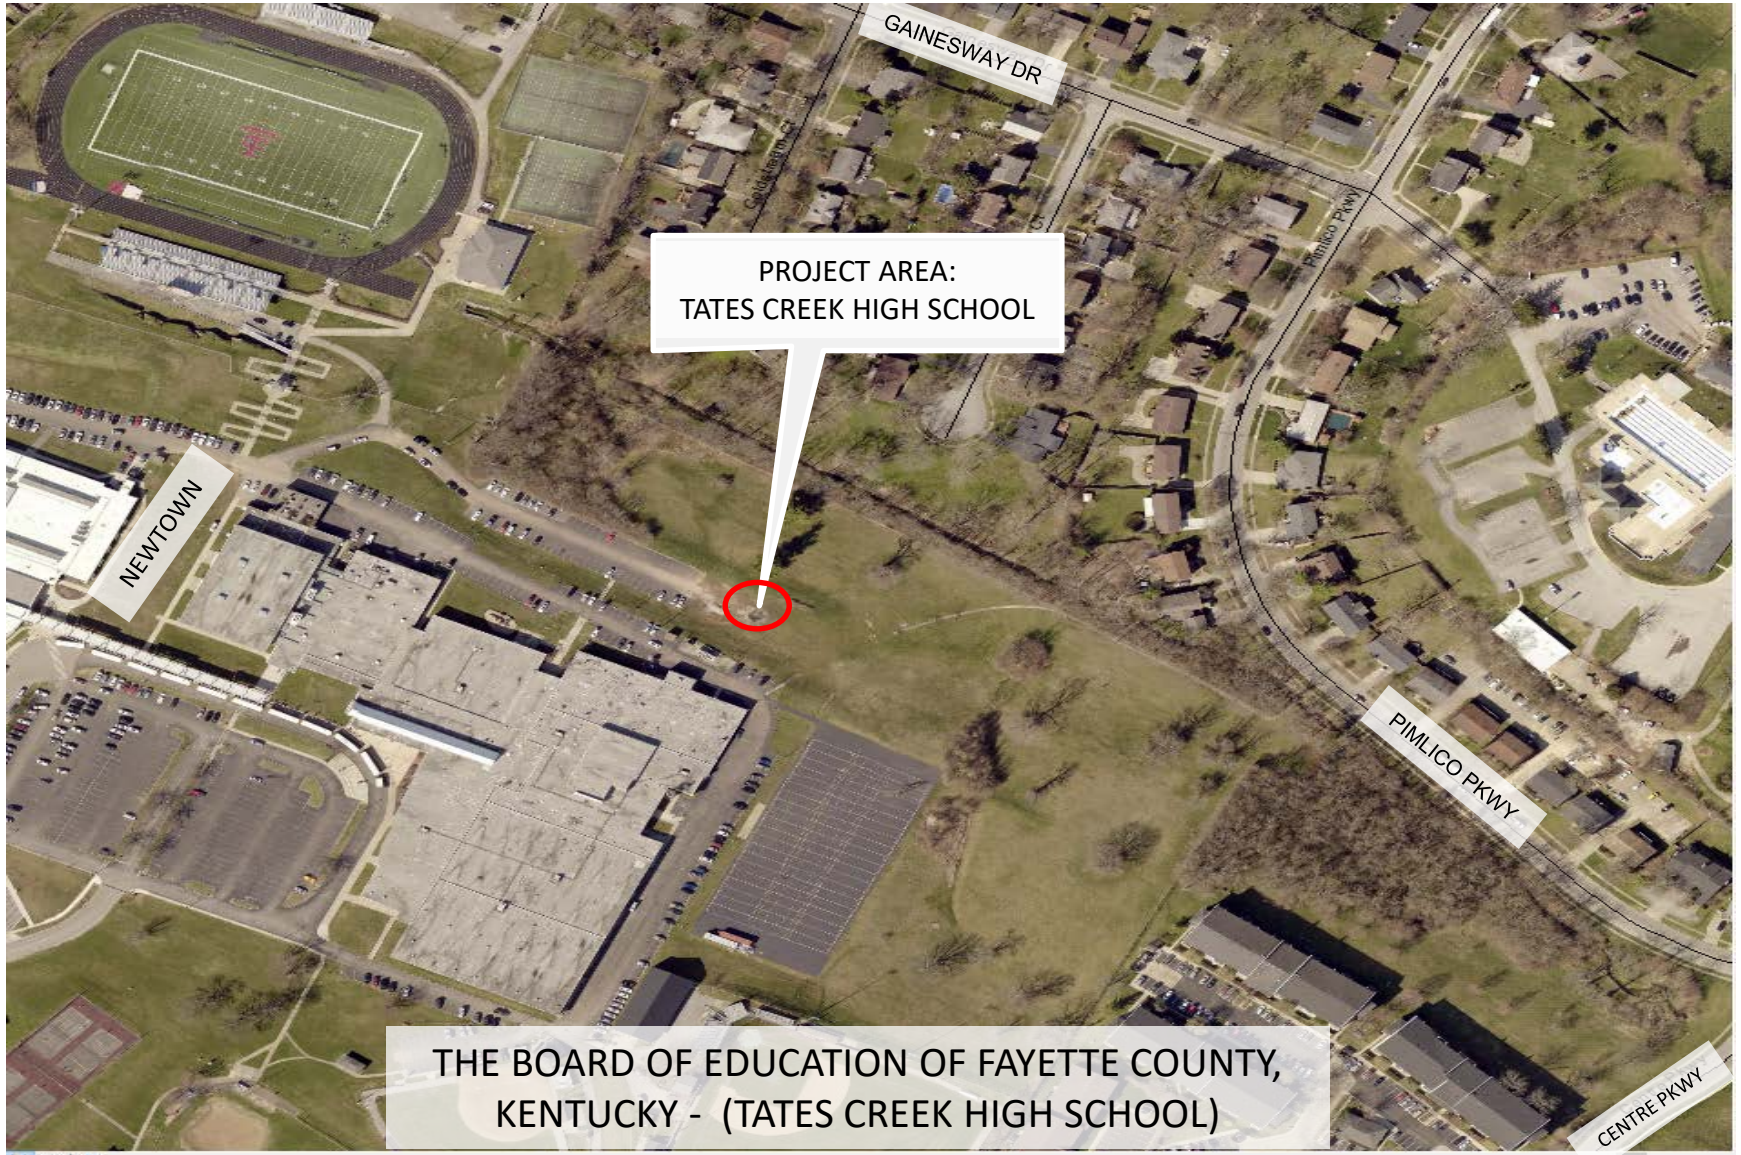

Stormwater Quality Projects Incentive Grant Program

PROJECT AREA:
TATES CREEK HIGH SCHOOL

THE BOARD OF EDUCATION OF FAYETTE COUNTY,
KENTUCKY - (TATES CREEK HIGH SCHOOL)