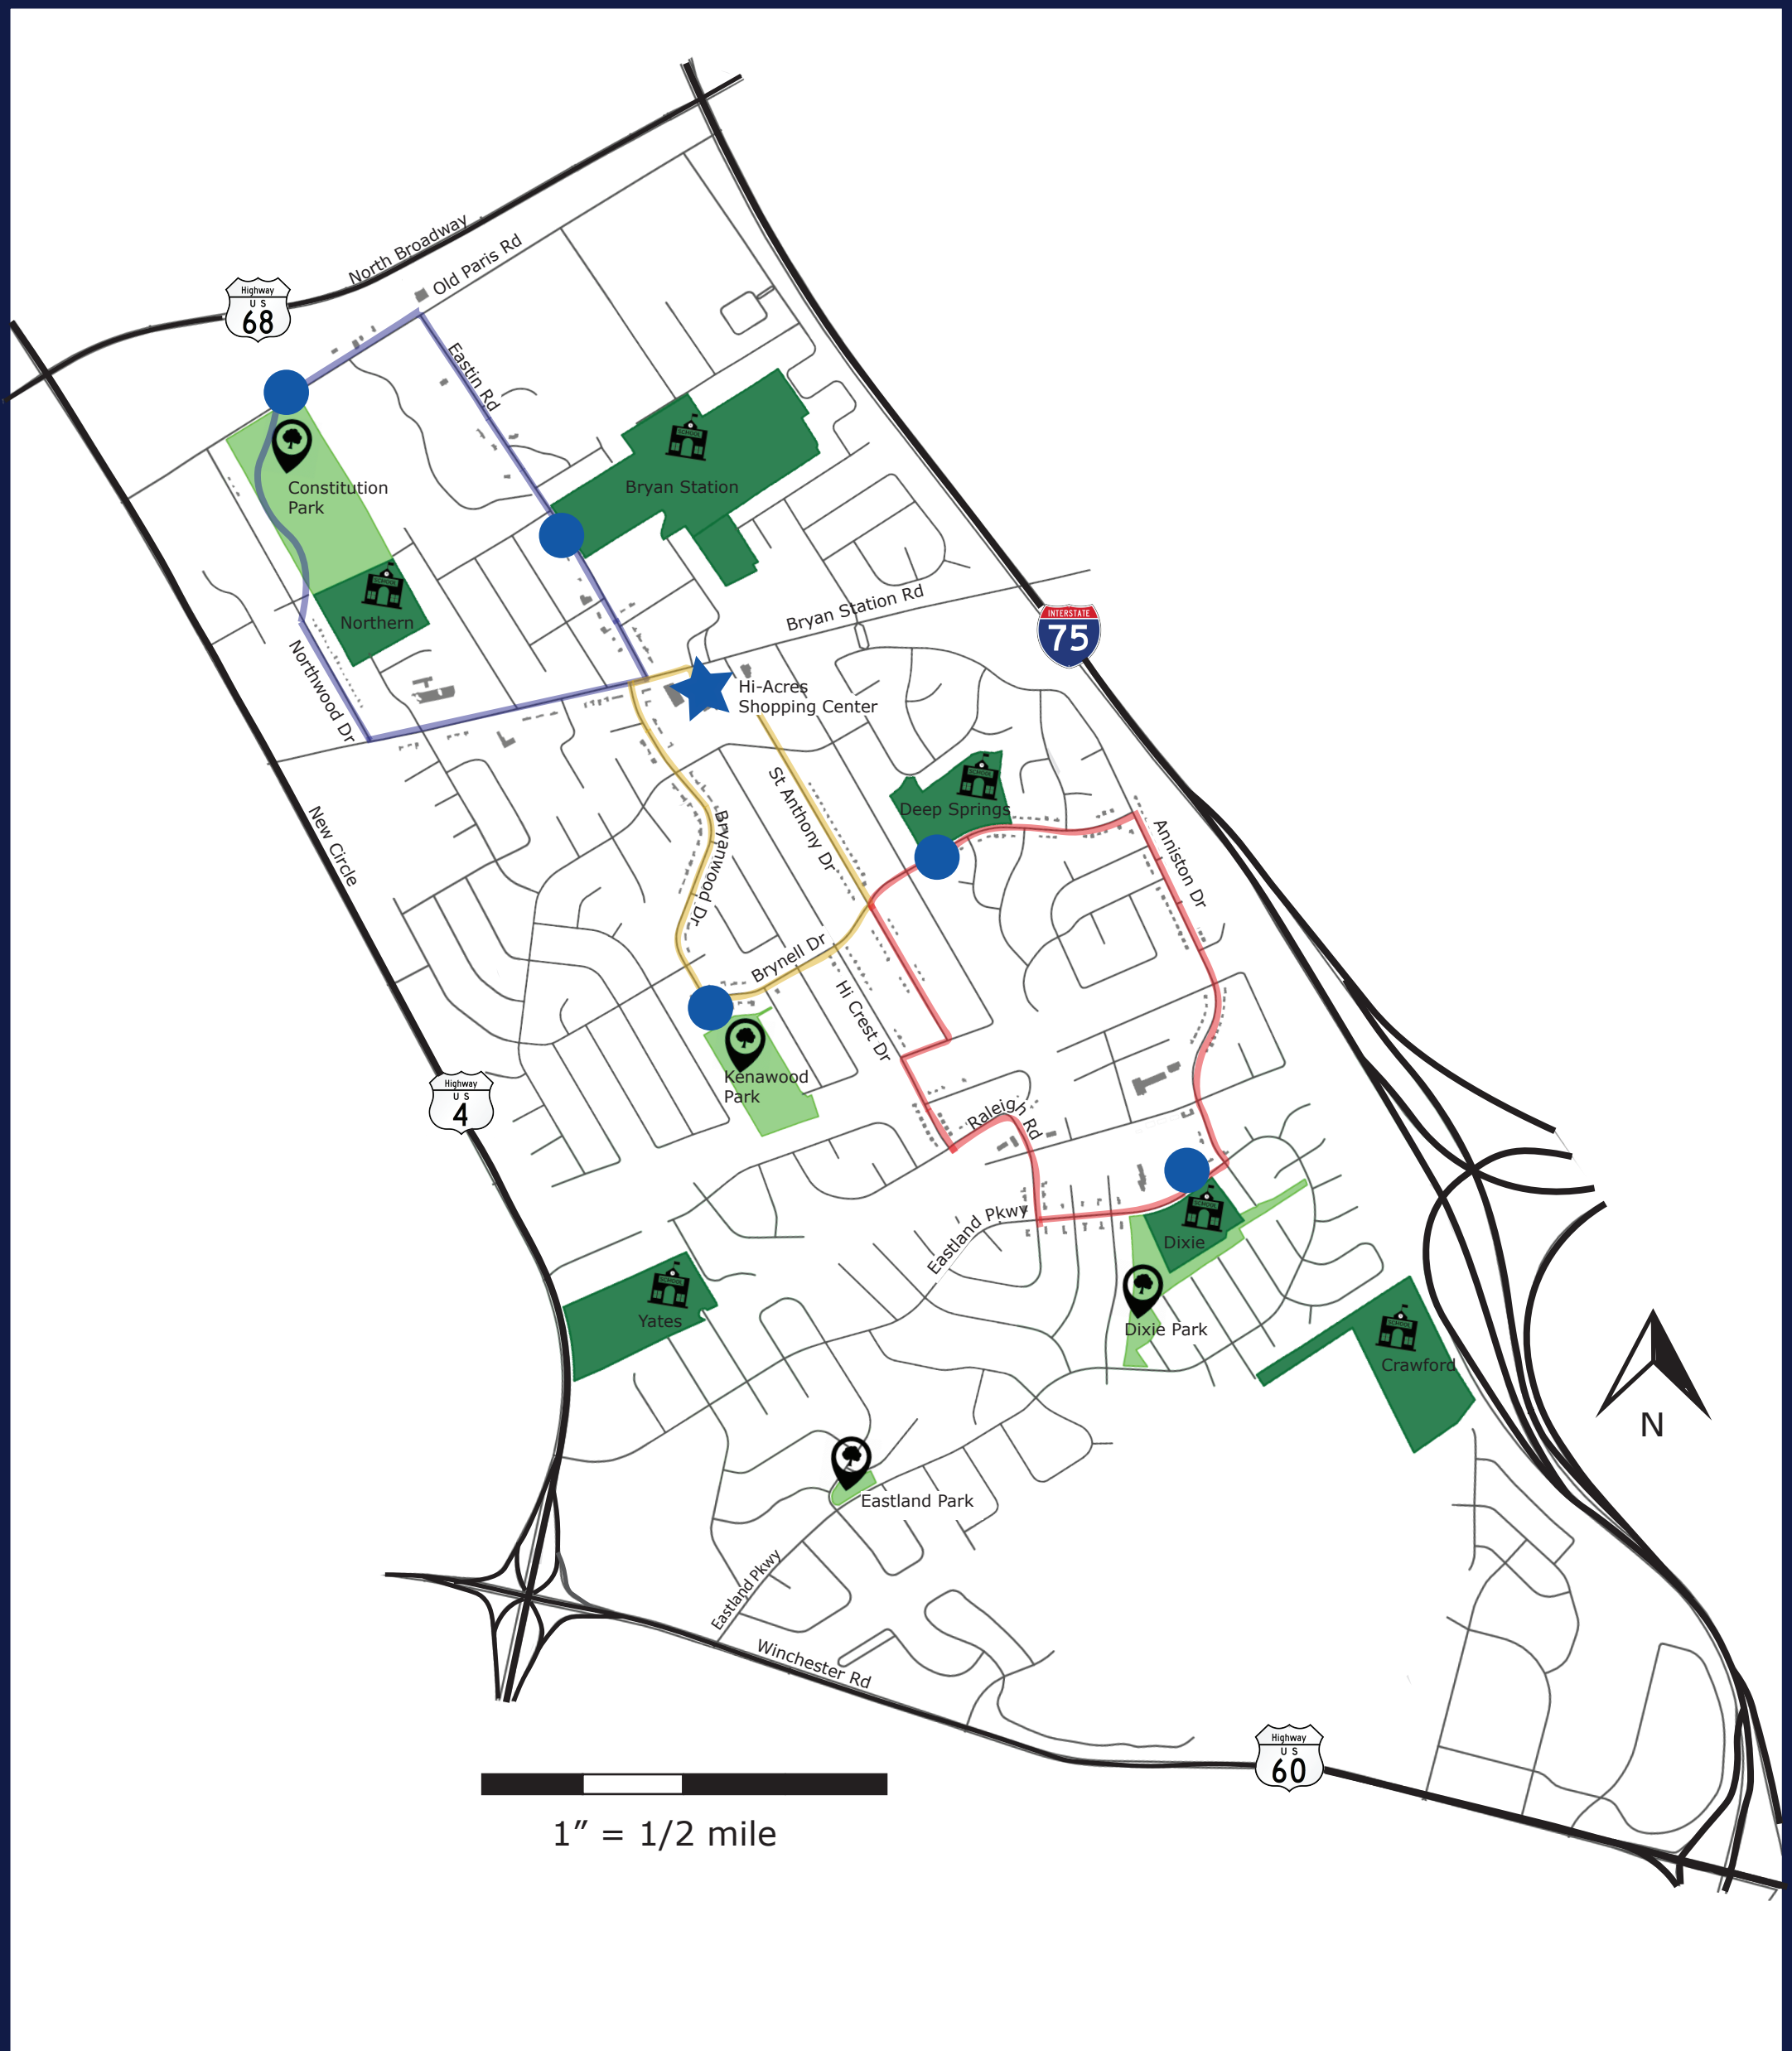

LEXINGTON

District 6

Points of Interest

- Local parks

- Public Schools

- Hi-Acres Shopping Center

- Waypoints

- Preferred Bike/Walk routes

Time to:
 Bryan Station- 8 Minutes
 Constitution Park- 13 Minutes
 Kenawood Park- 30 Minutes
 Dixie- 11 Minutes
 Deep Springs- 20 Minutes
 Hi-Acres Center- 30 Minutes

Time to:
 Bryan Station- 4 Minutes
 Constitution Park- 3 Minutes
 Kenawood Park- 9 Minutes
 Dixie- 6 Minutes
 Deep Springs- 5 Minutes
 Hi-Acres Center- 3 Minutes

Total Distance:
5.45 Miles

Blue Route:
1.95 Miles

Gold route:
1.45 Miles

Red Route:
2.05 Miles